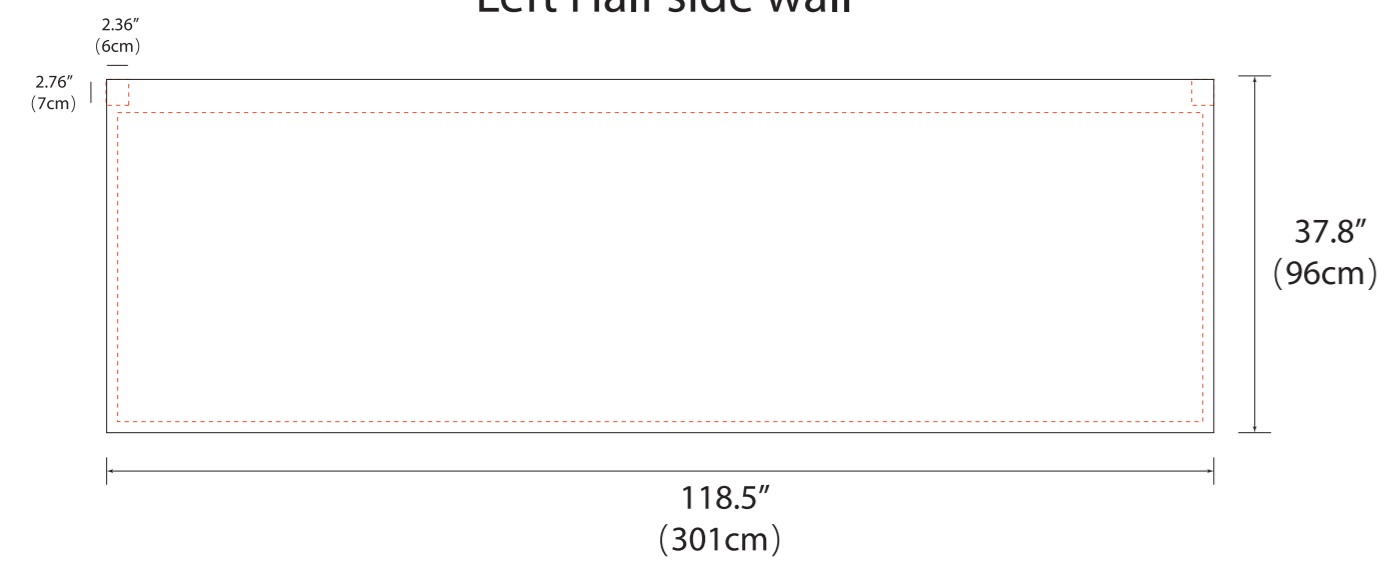

10'x10'

1

Inside
Full back wall

Scale: 2:1

Outside
Full back wall

Scale: 2:1

294x54x86

183.5" (466cm)

Inside

Outside

Left Half side wall

Left Half side wall

Right Half side wall

Right Half side wall

89" (226cm)