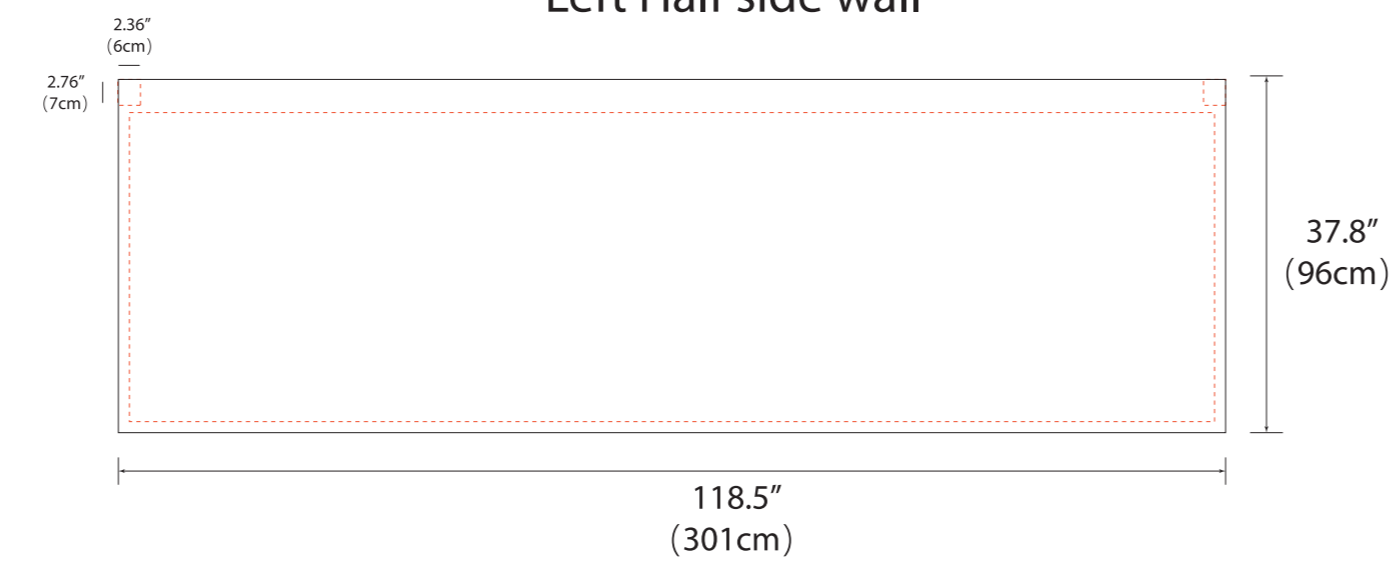

10'x10'

1

Inside
Full back wall

Scale: 2:1

Outside
Full back wall

Scale: 2:1

294x54x86

183.5" (466cm)

Inside

Outside

Left Half side wall

Left Half side wall

Right Half side wall

Right Half side wall

89" (226cm)