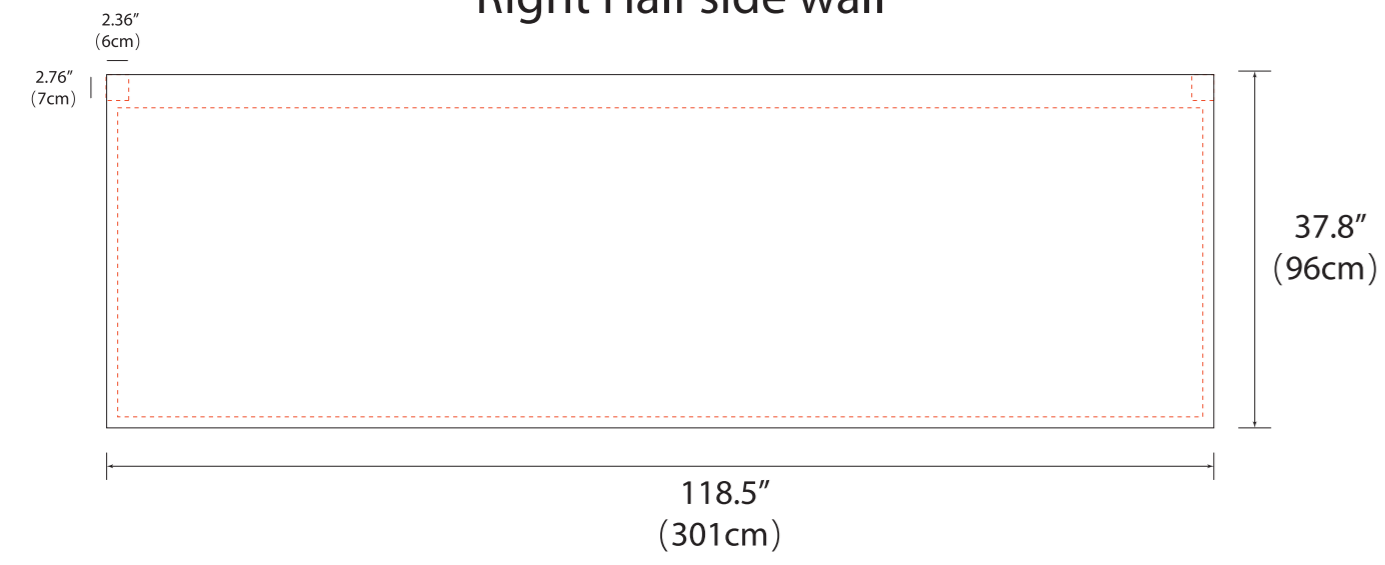

10'x10'

1

Inside
Full back wall

Scale: 2:1

Outside
Full back wall

Scale: 2:1

294x54x86

183.5" (466cm)

Inside

Outside

Left Half side wall

Left Half side wall

Right Half side wall

Right Half side wall

89" (226cm)