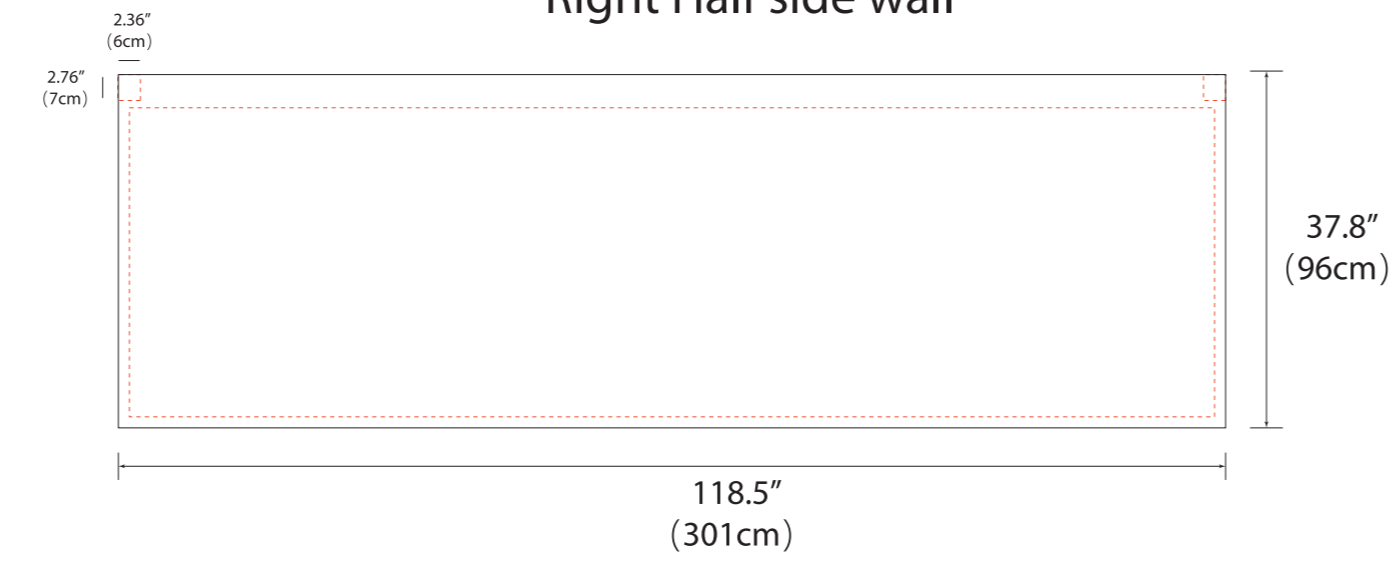

10'x10'

1

Inside
Full back wall

Scale: 2:1

Outside
Full back wall

Scale: 2:1

294x54x86

183.5" (466cm)

Inside

Outside

Left Half side wall

Left Half side wall

Right Half side wall

Right Half side wall

89" (226cm)