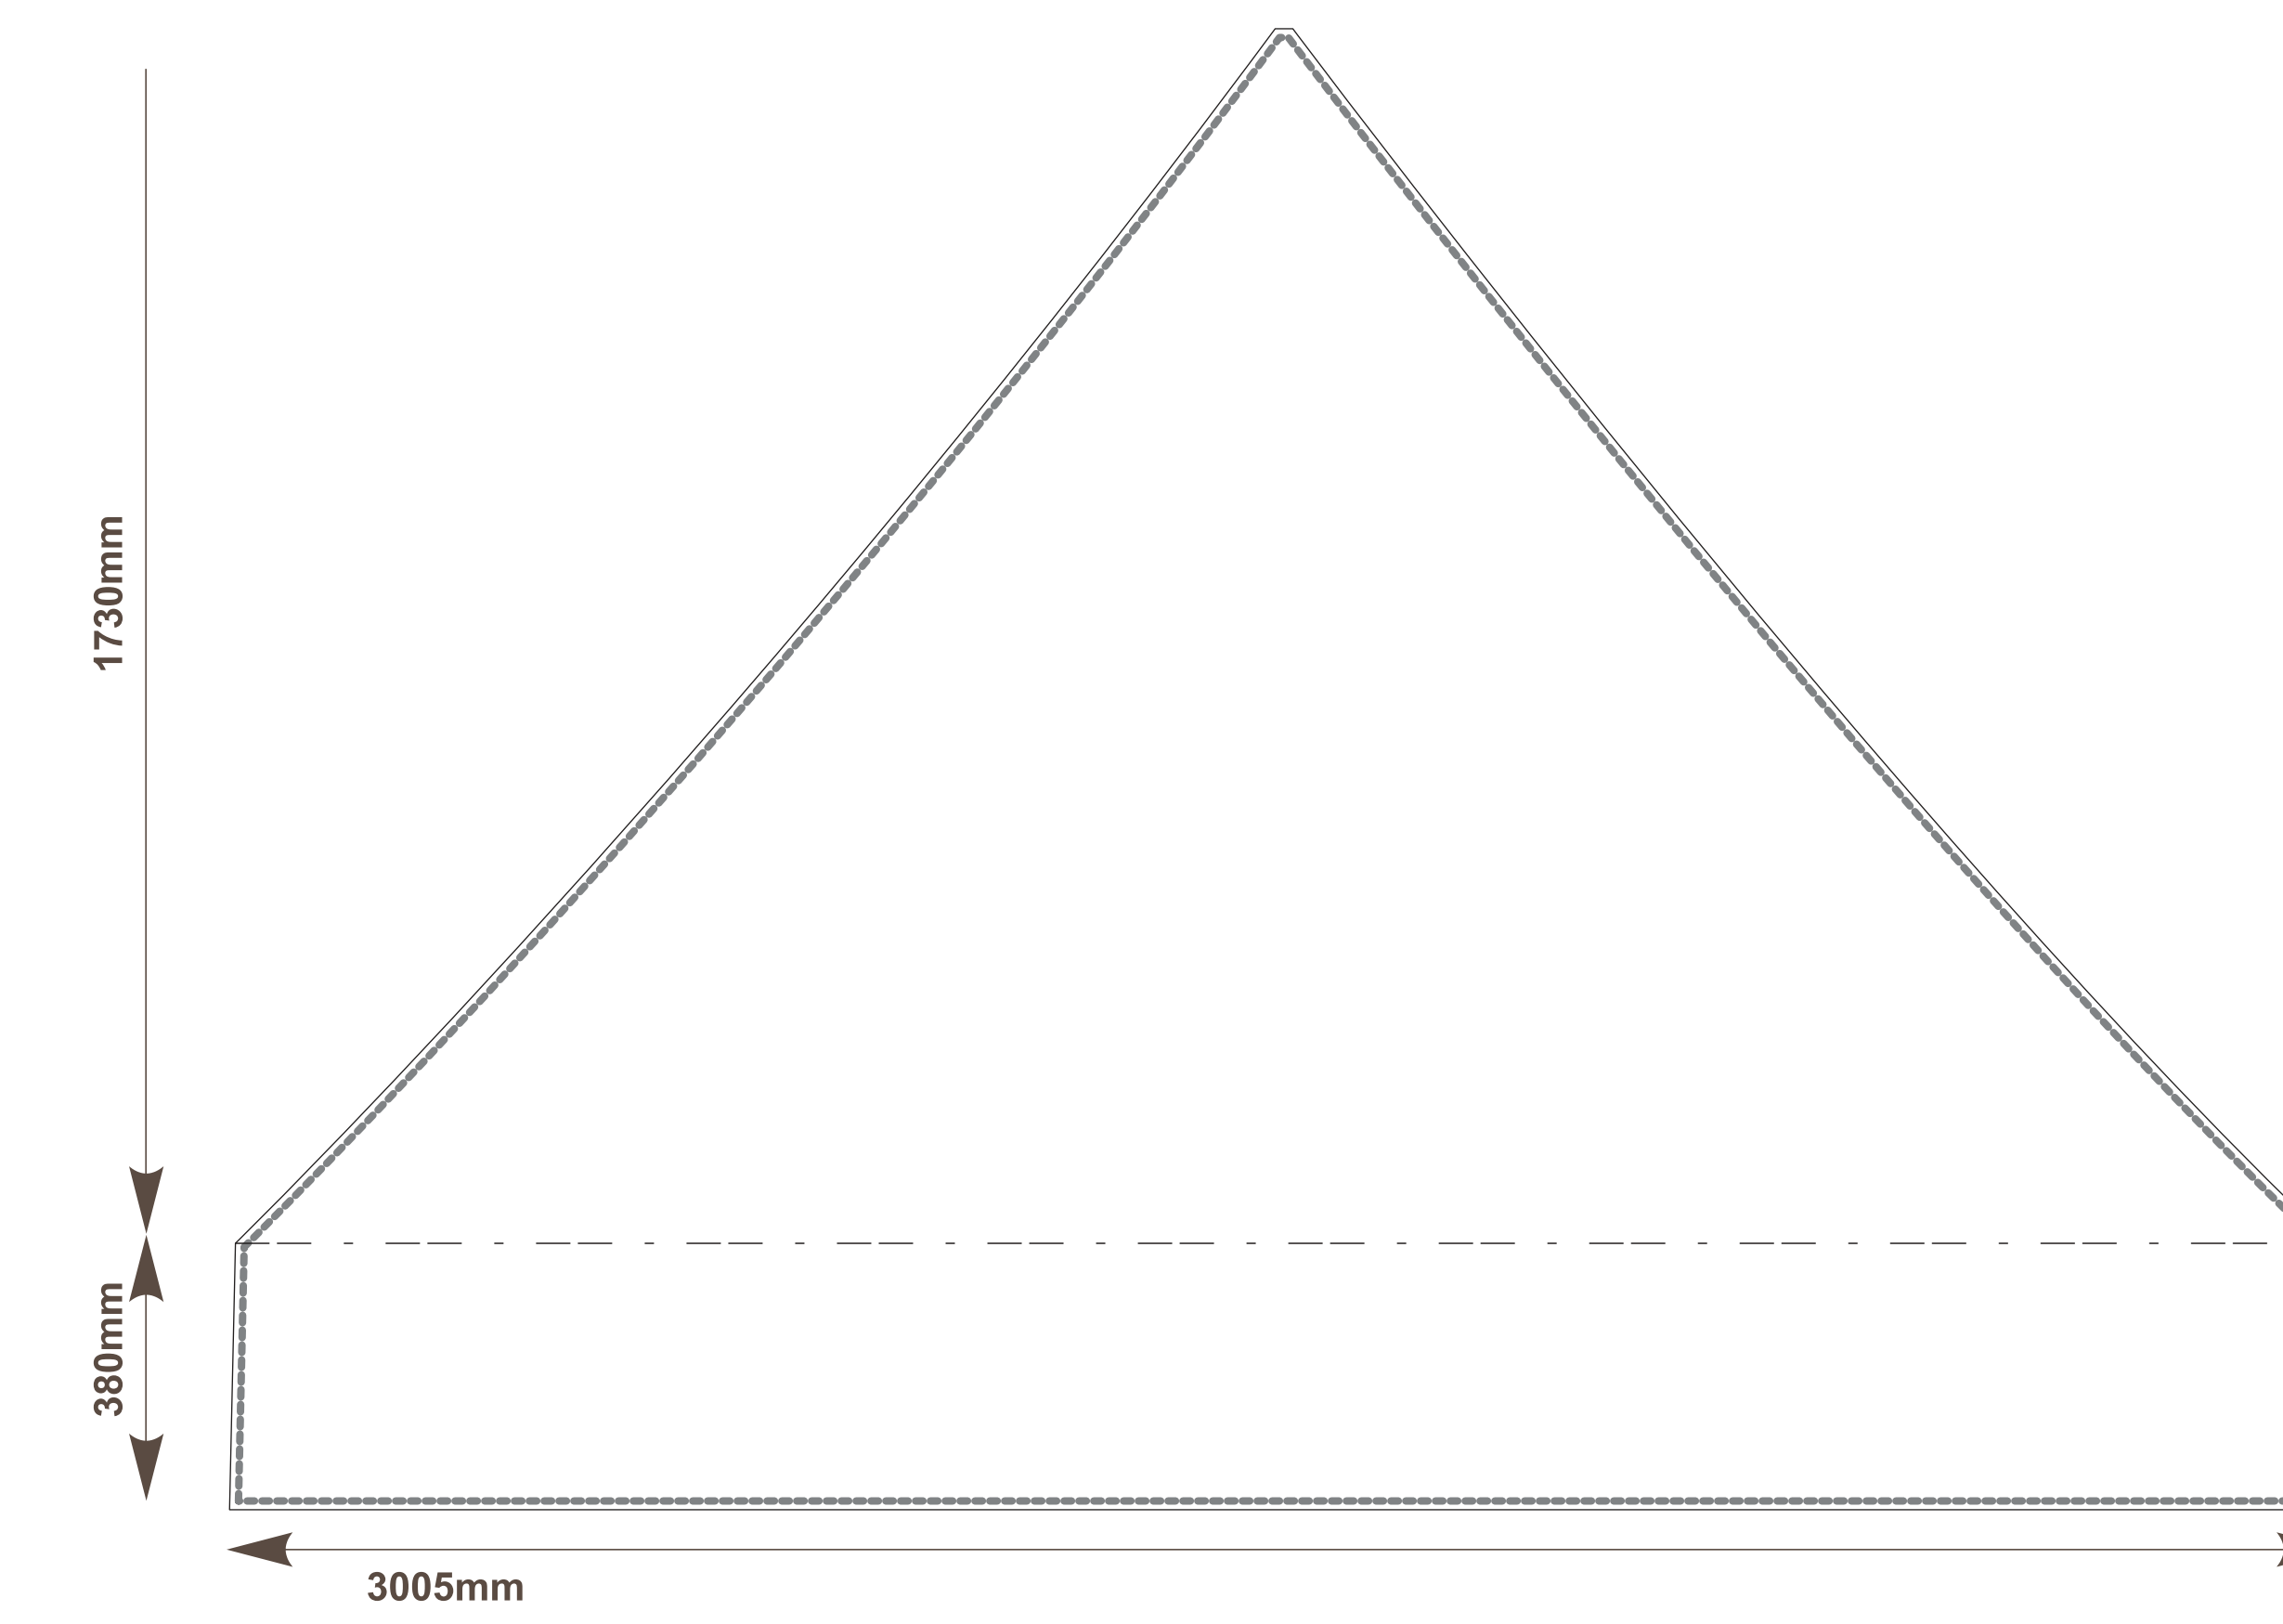

10x10 Aluminum

PANTONE

PANTONE

ROOF & VALANCE PANELS

BACK WALL

INSIDE FULL WALL

OUTSIDE FULL WALL

LEFT WALL

INSIDE FULL WALL

OUTSIDE FULL WALL

RIGHT WALL

INSIDE FULL WALL

OUTSIDE FULL WALL