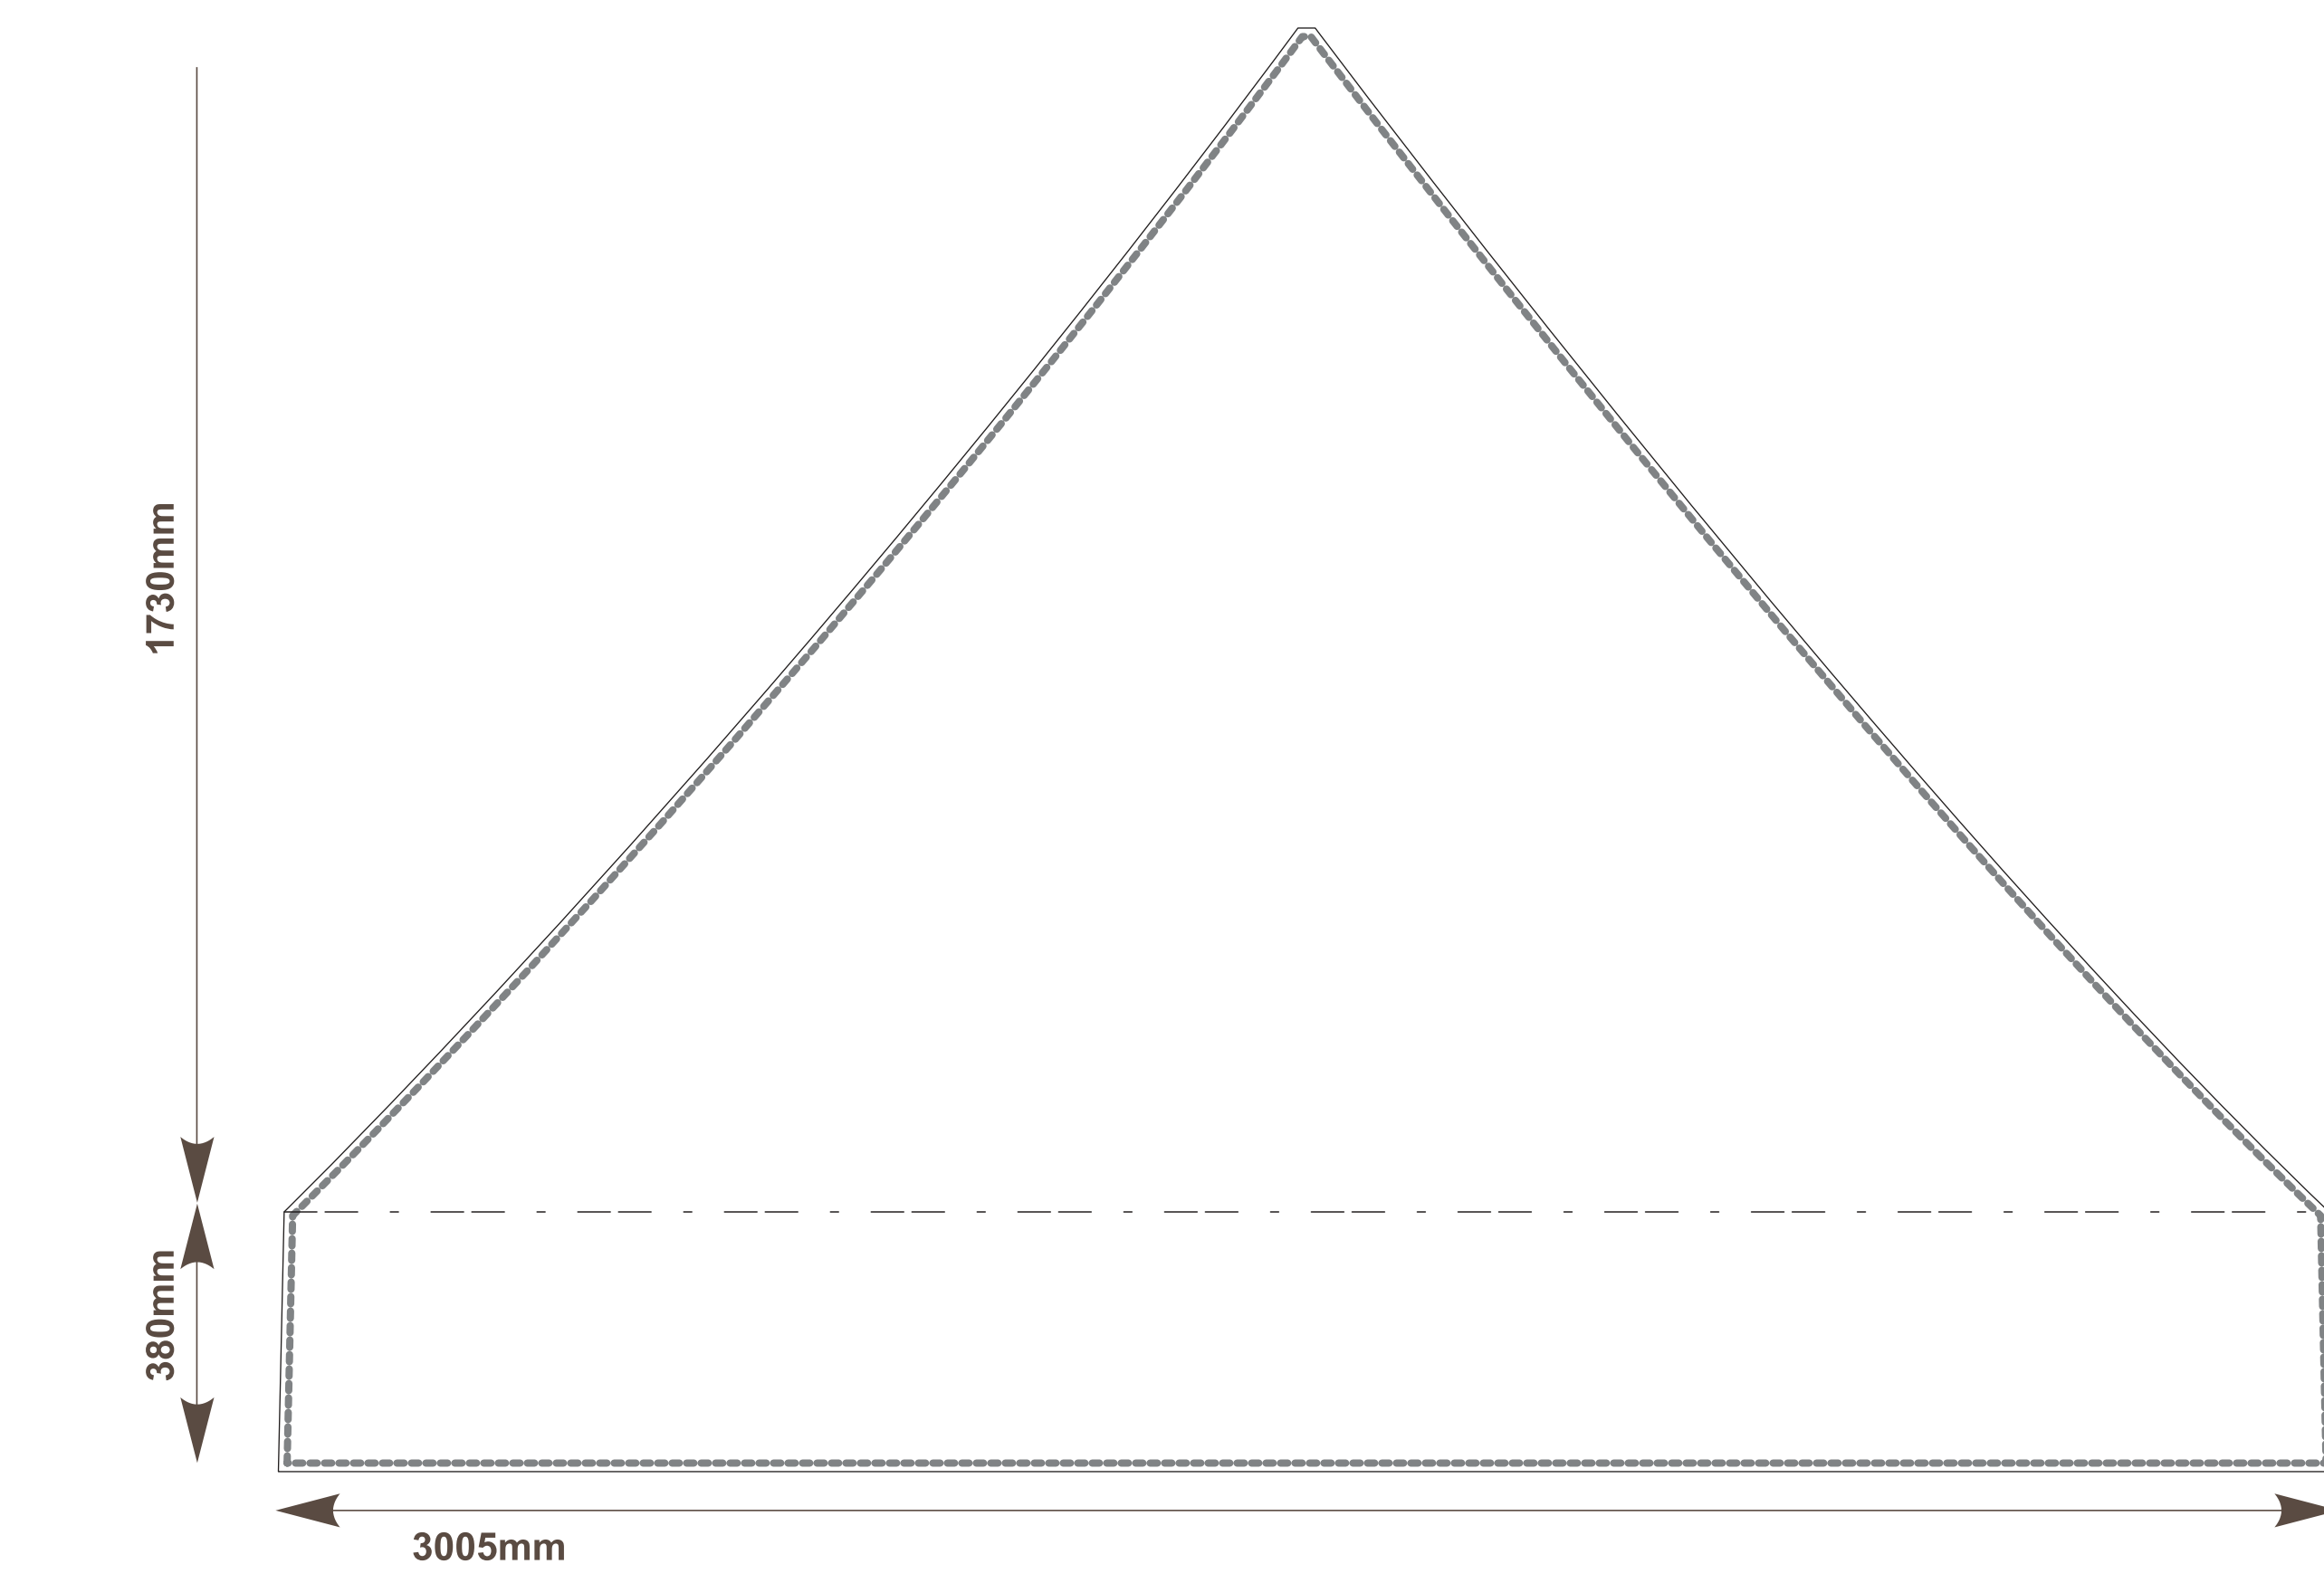

10x10 Aluminum

PANTONE

PANTONE

ROOF & VALANCE PANELS

BACK WALL

INSIDE FULL WALL

OUTSIDE FULL WALL

LEFT WALL

INSIDE FULL WALL

OUTSIDE FULL WALL

RIGHT WALL

INSIDE FULL WALL

OUTSIDE FULL WALL