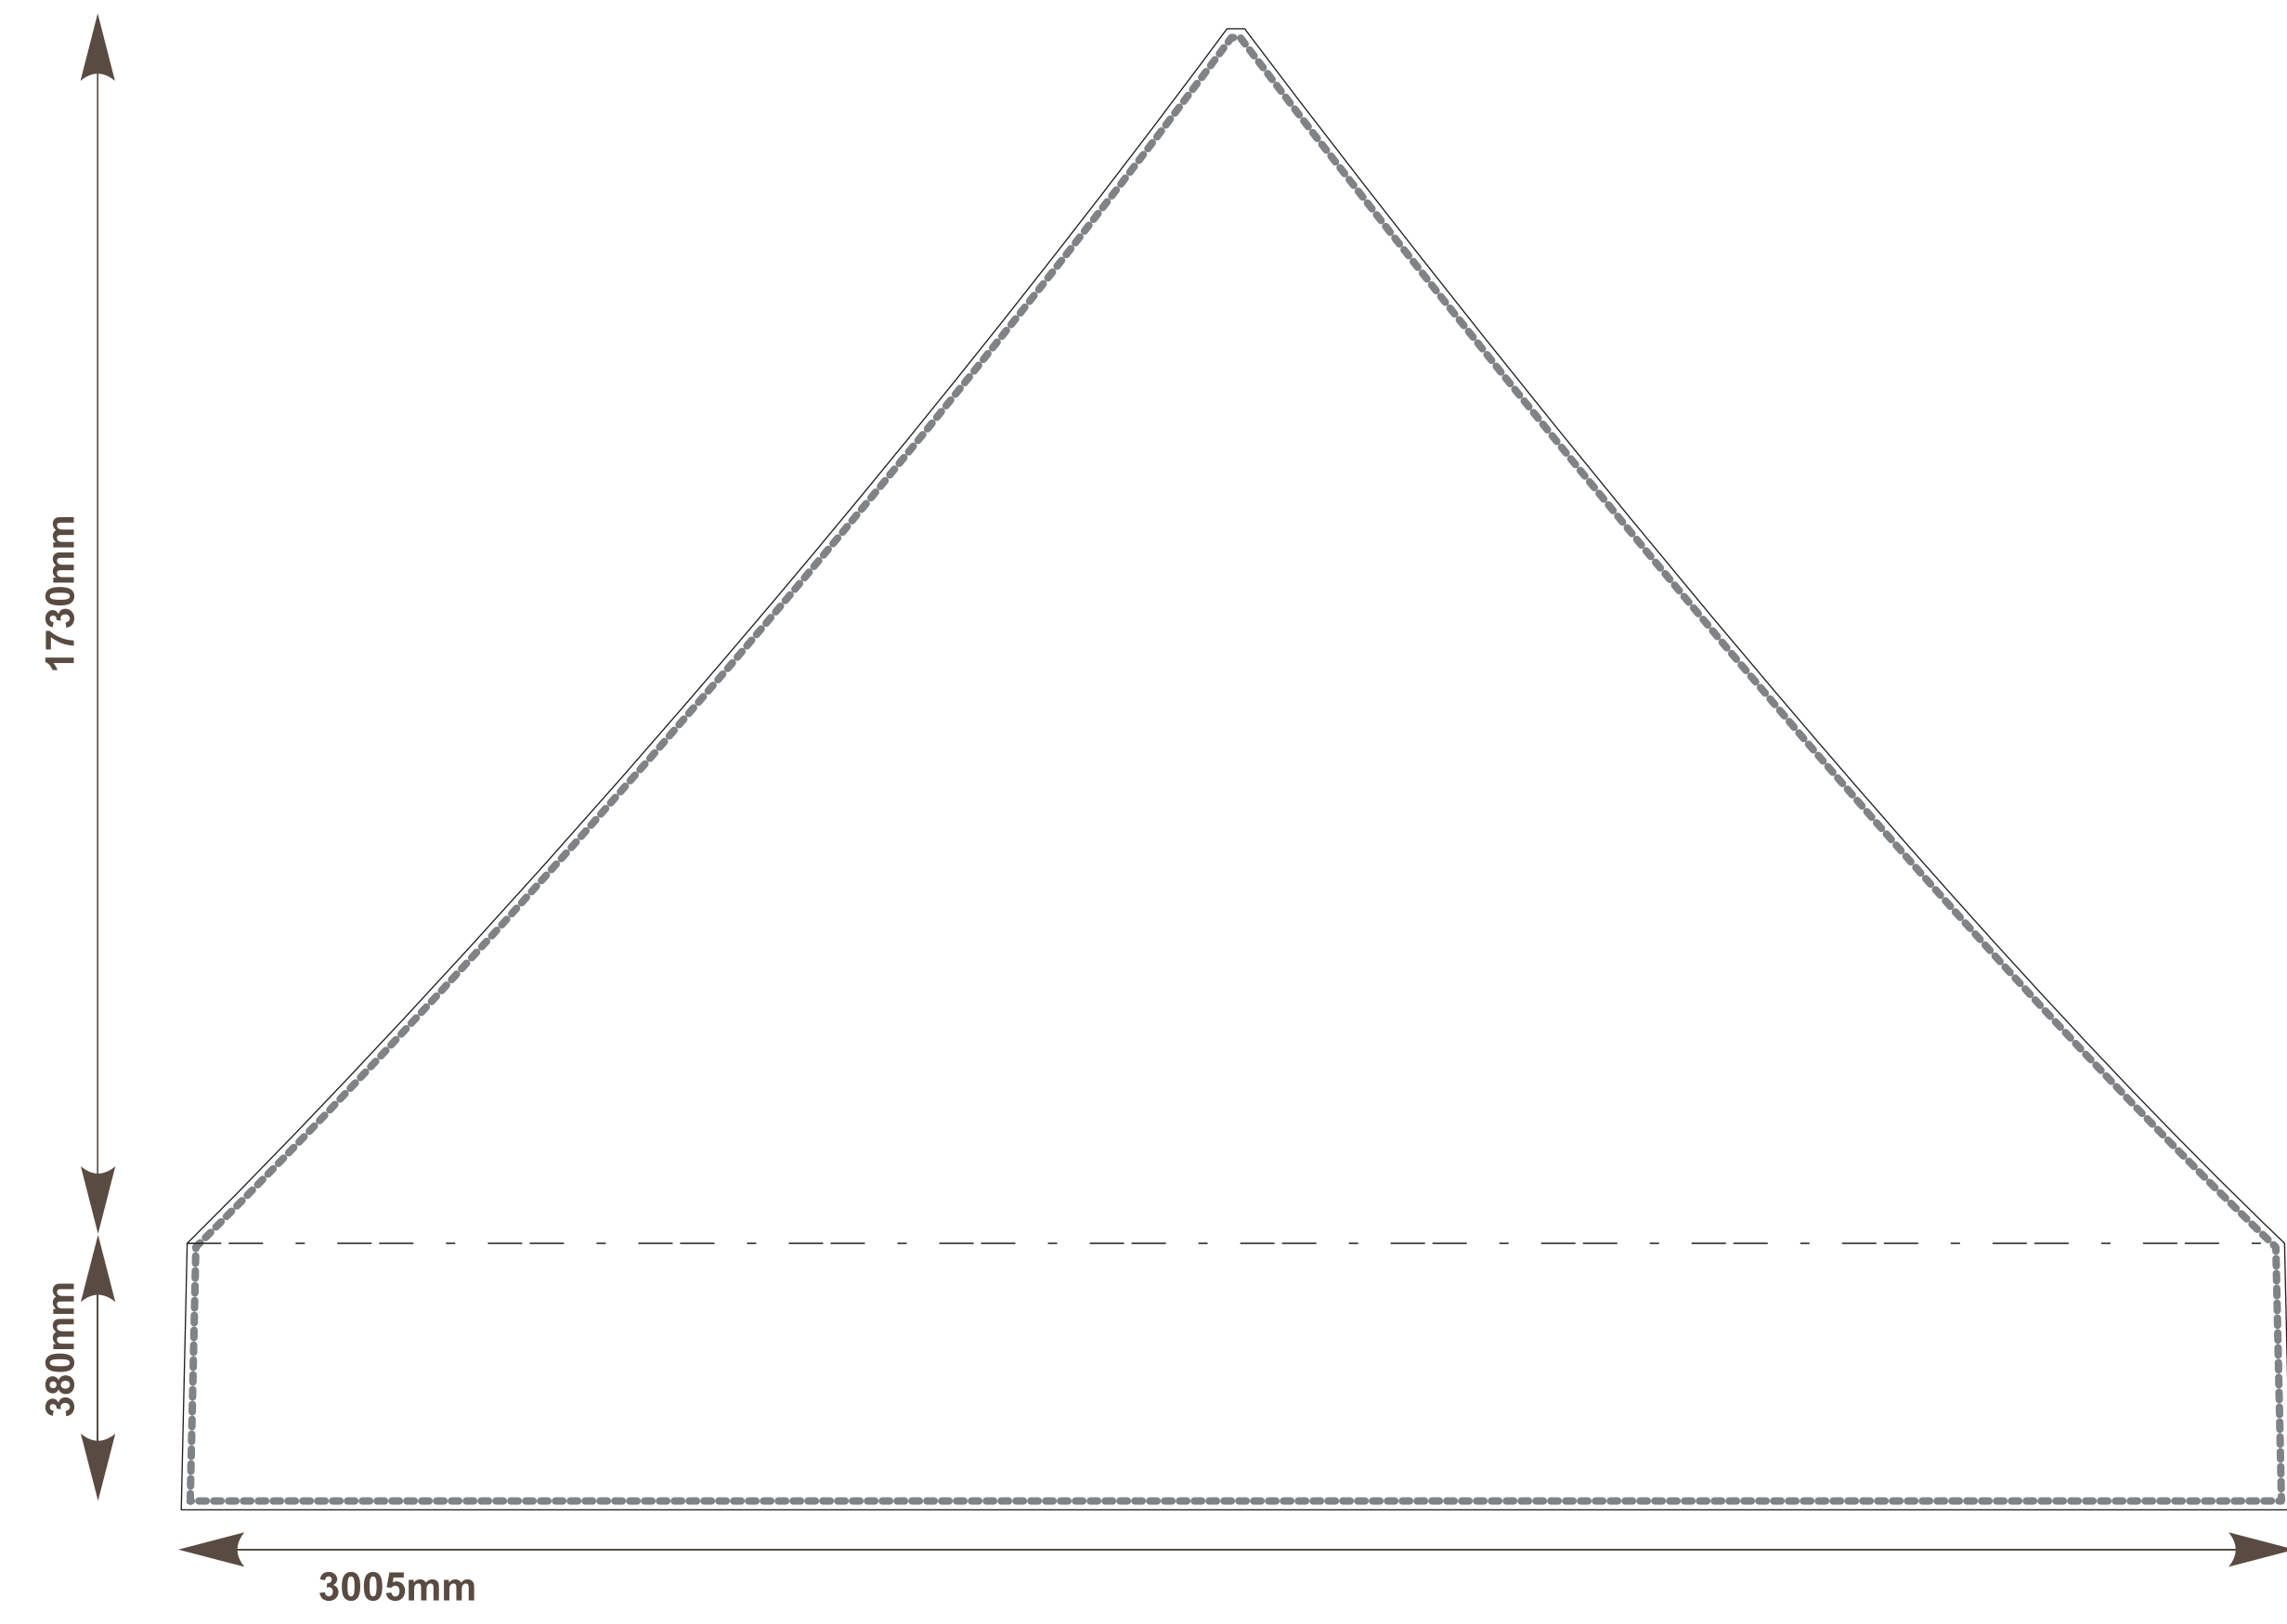

10x10 Aluminum

PANTONE

PANTONE

ROOF & VALANCE PANELS

BACK WALL

INSIDE FULL WALL

OUTSIDE FULL WALL

LEFT WALL

INSIDE FULL WALL

OUTSIDE FULL WALL

RIGHT WALL

INSIDE FULL WALL

OUTSIDE FULL WALL