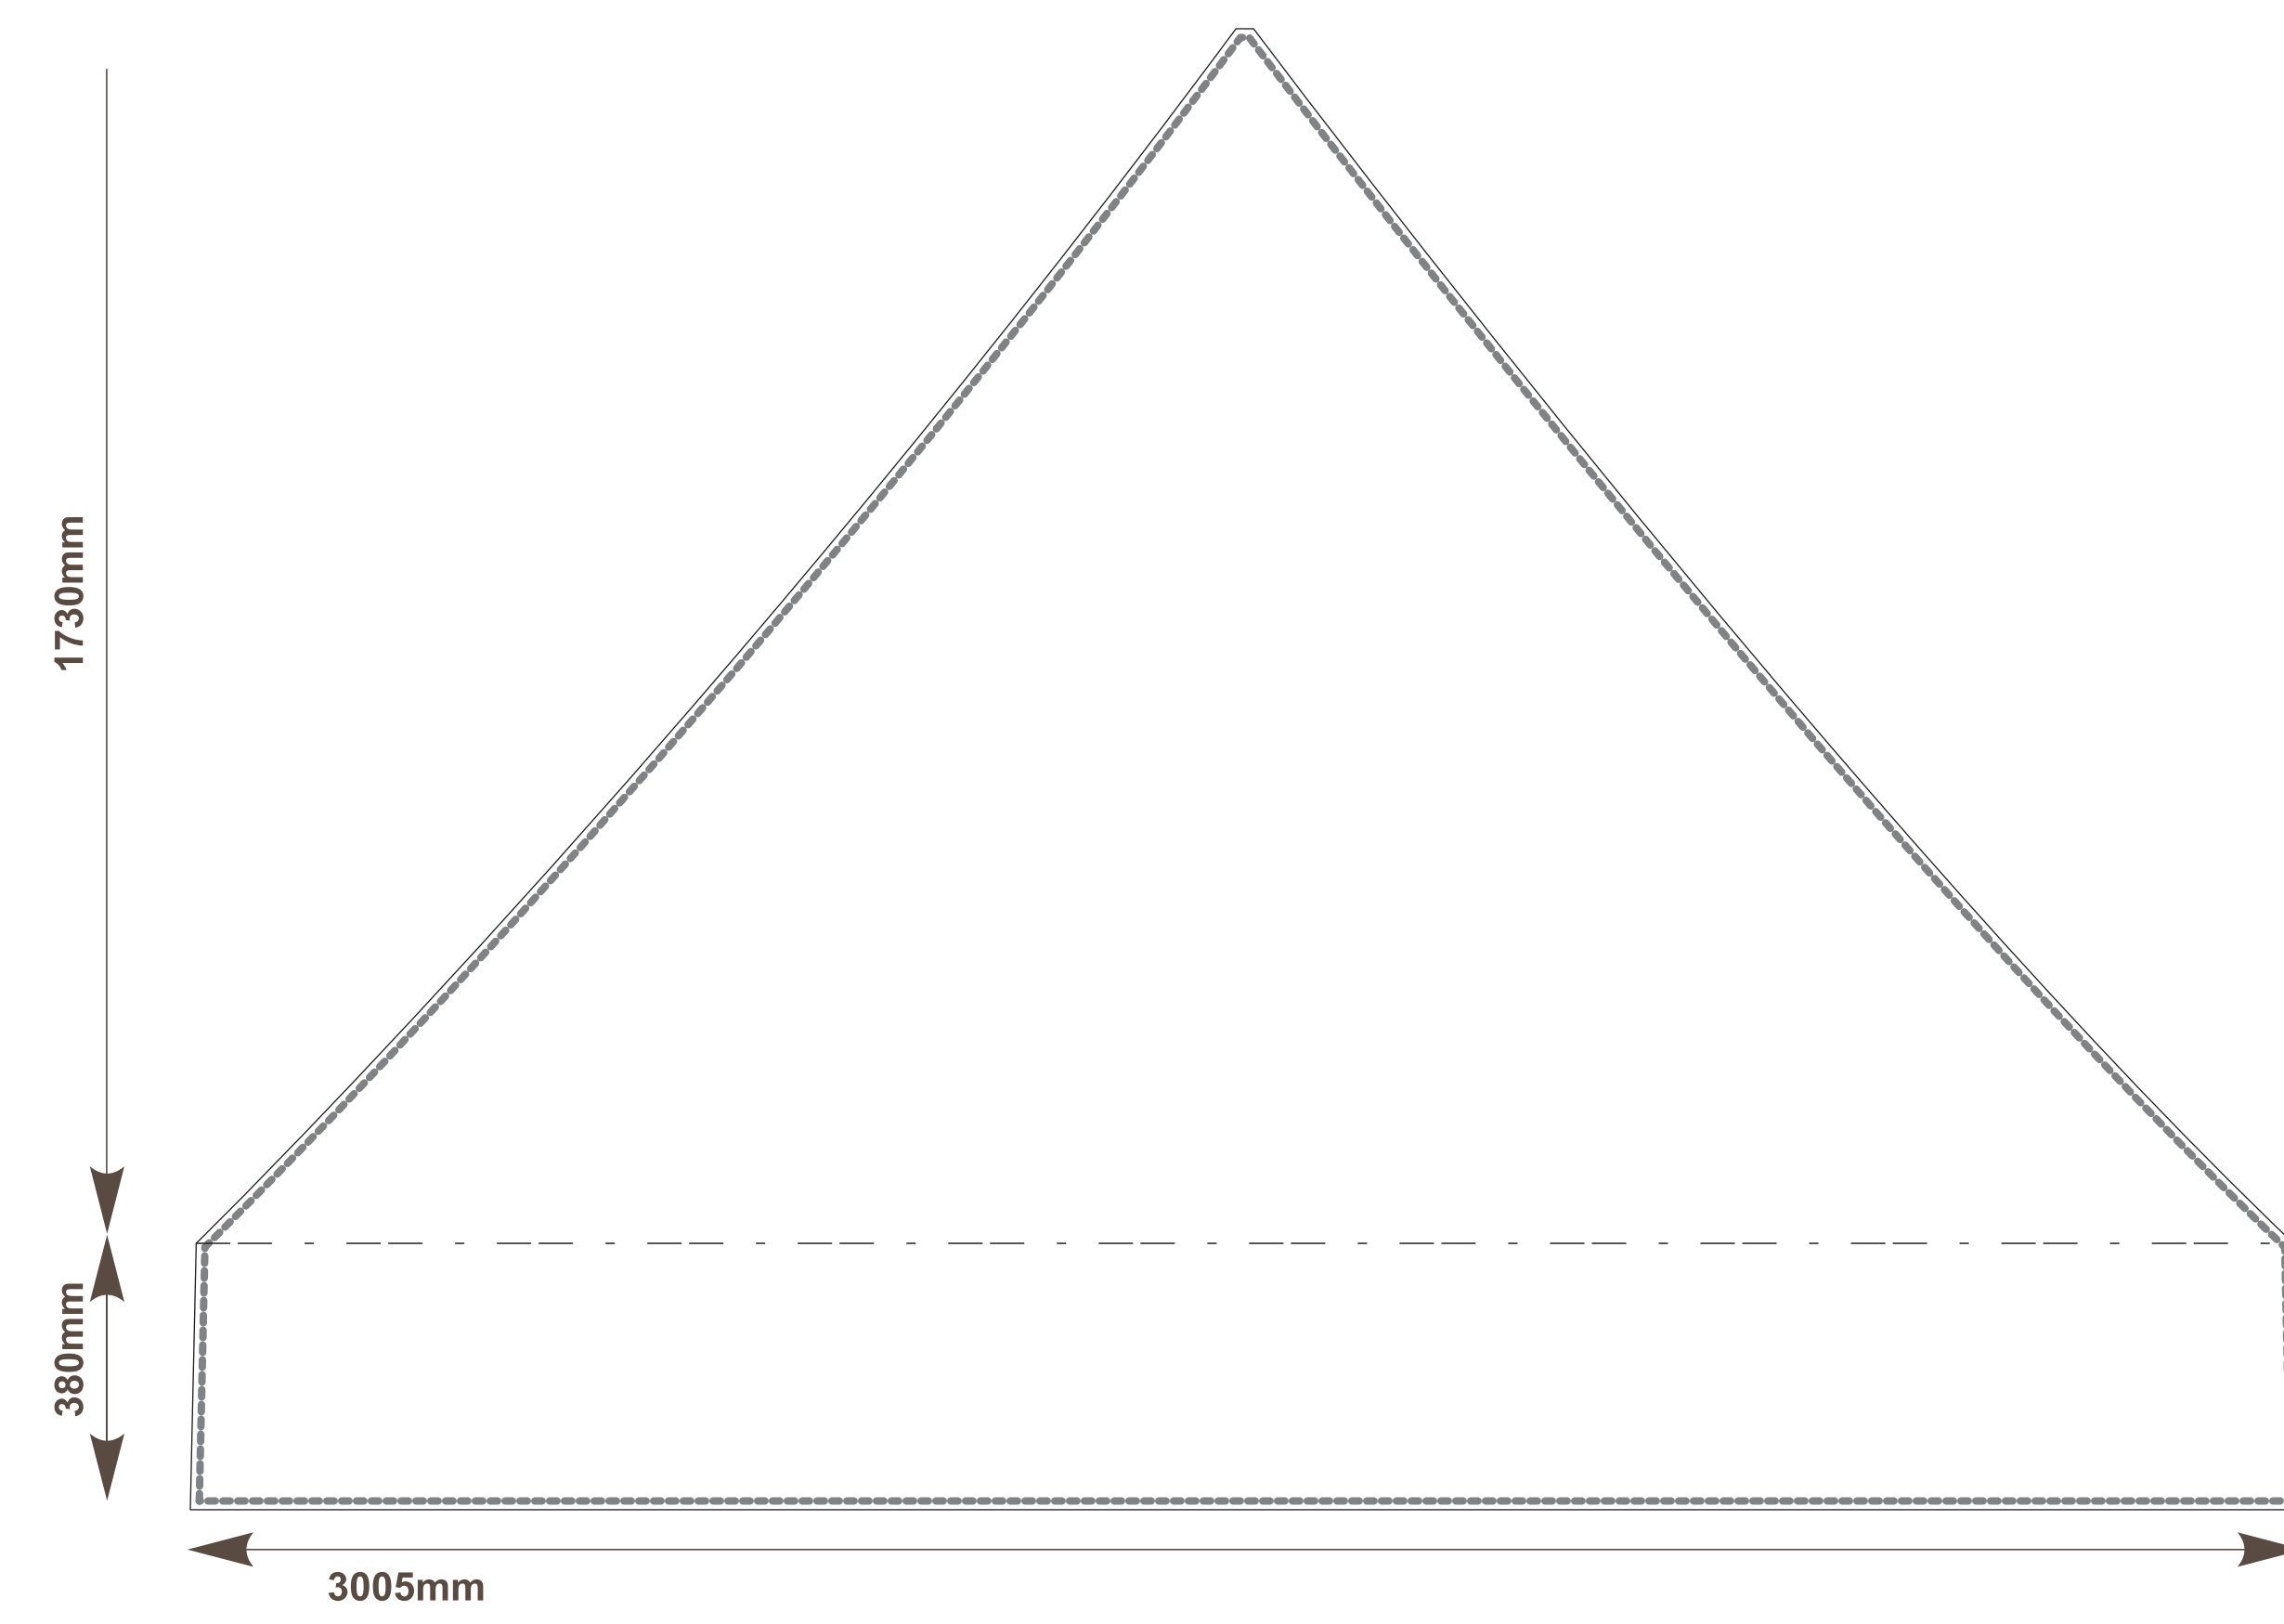

10x10 Aluminum

PANTONE

PANTONE

ROOF & VALANCE PANELS

BACK WALL

INSIDE FULL WALL

OUTSIDE FULL WALL

LEFT WALL

INSIDE FULL WALL

OUTSIDE FULL WALL

RIGHT WALL

INSIDE FULL WALL

OUTSIDE FULL WALL