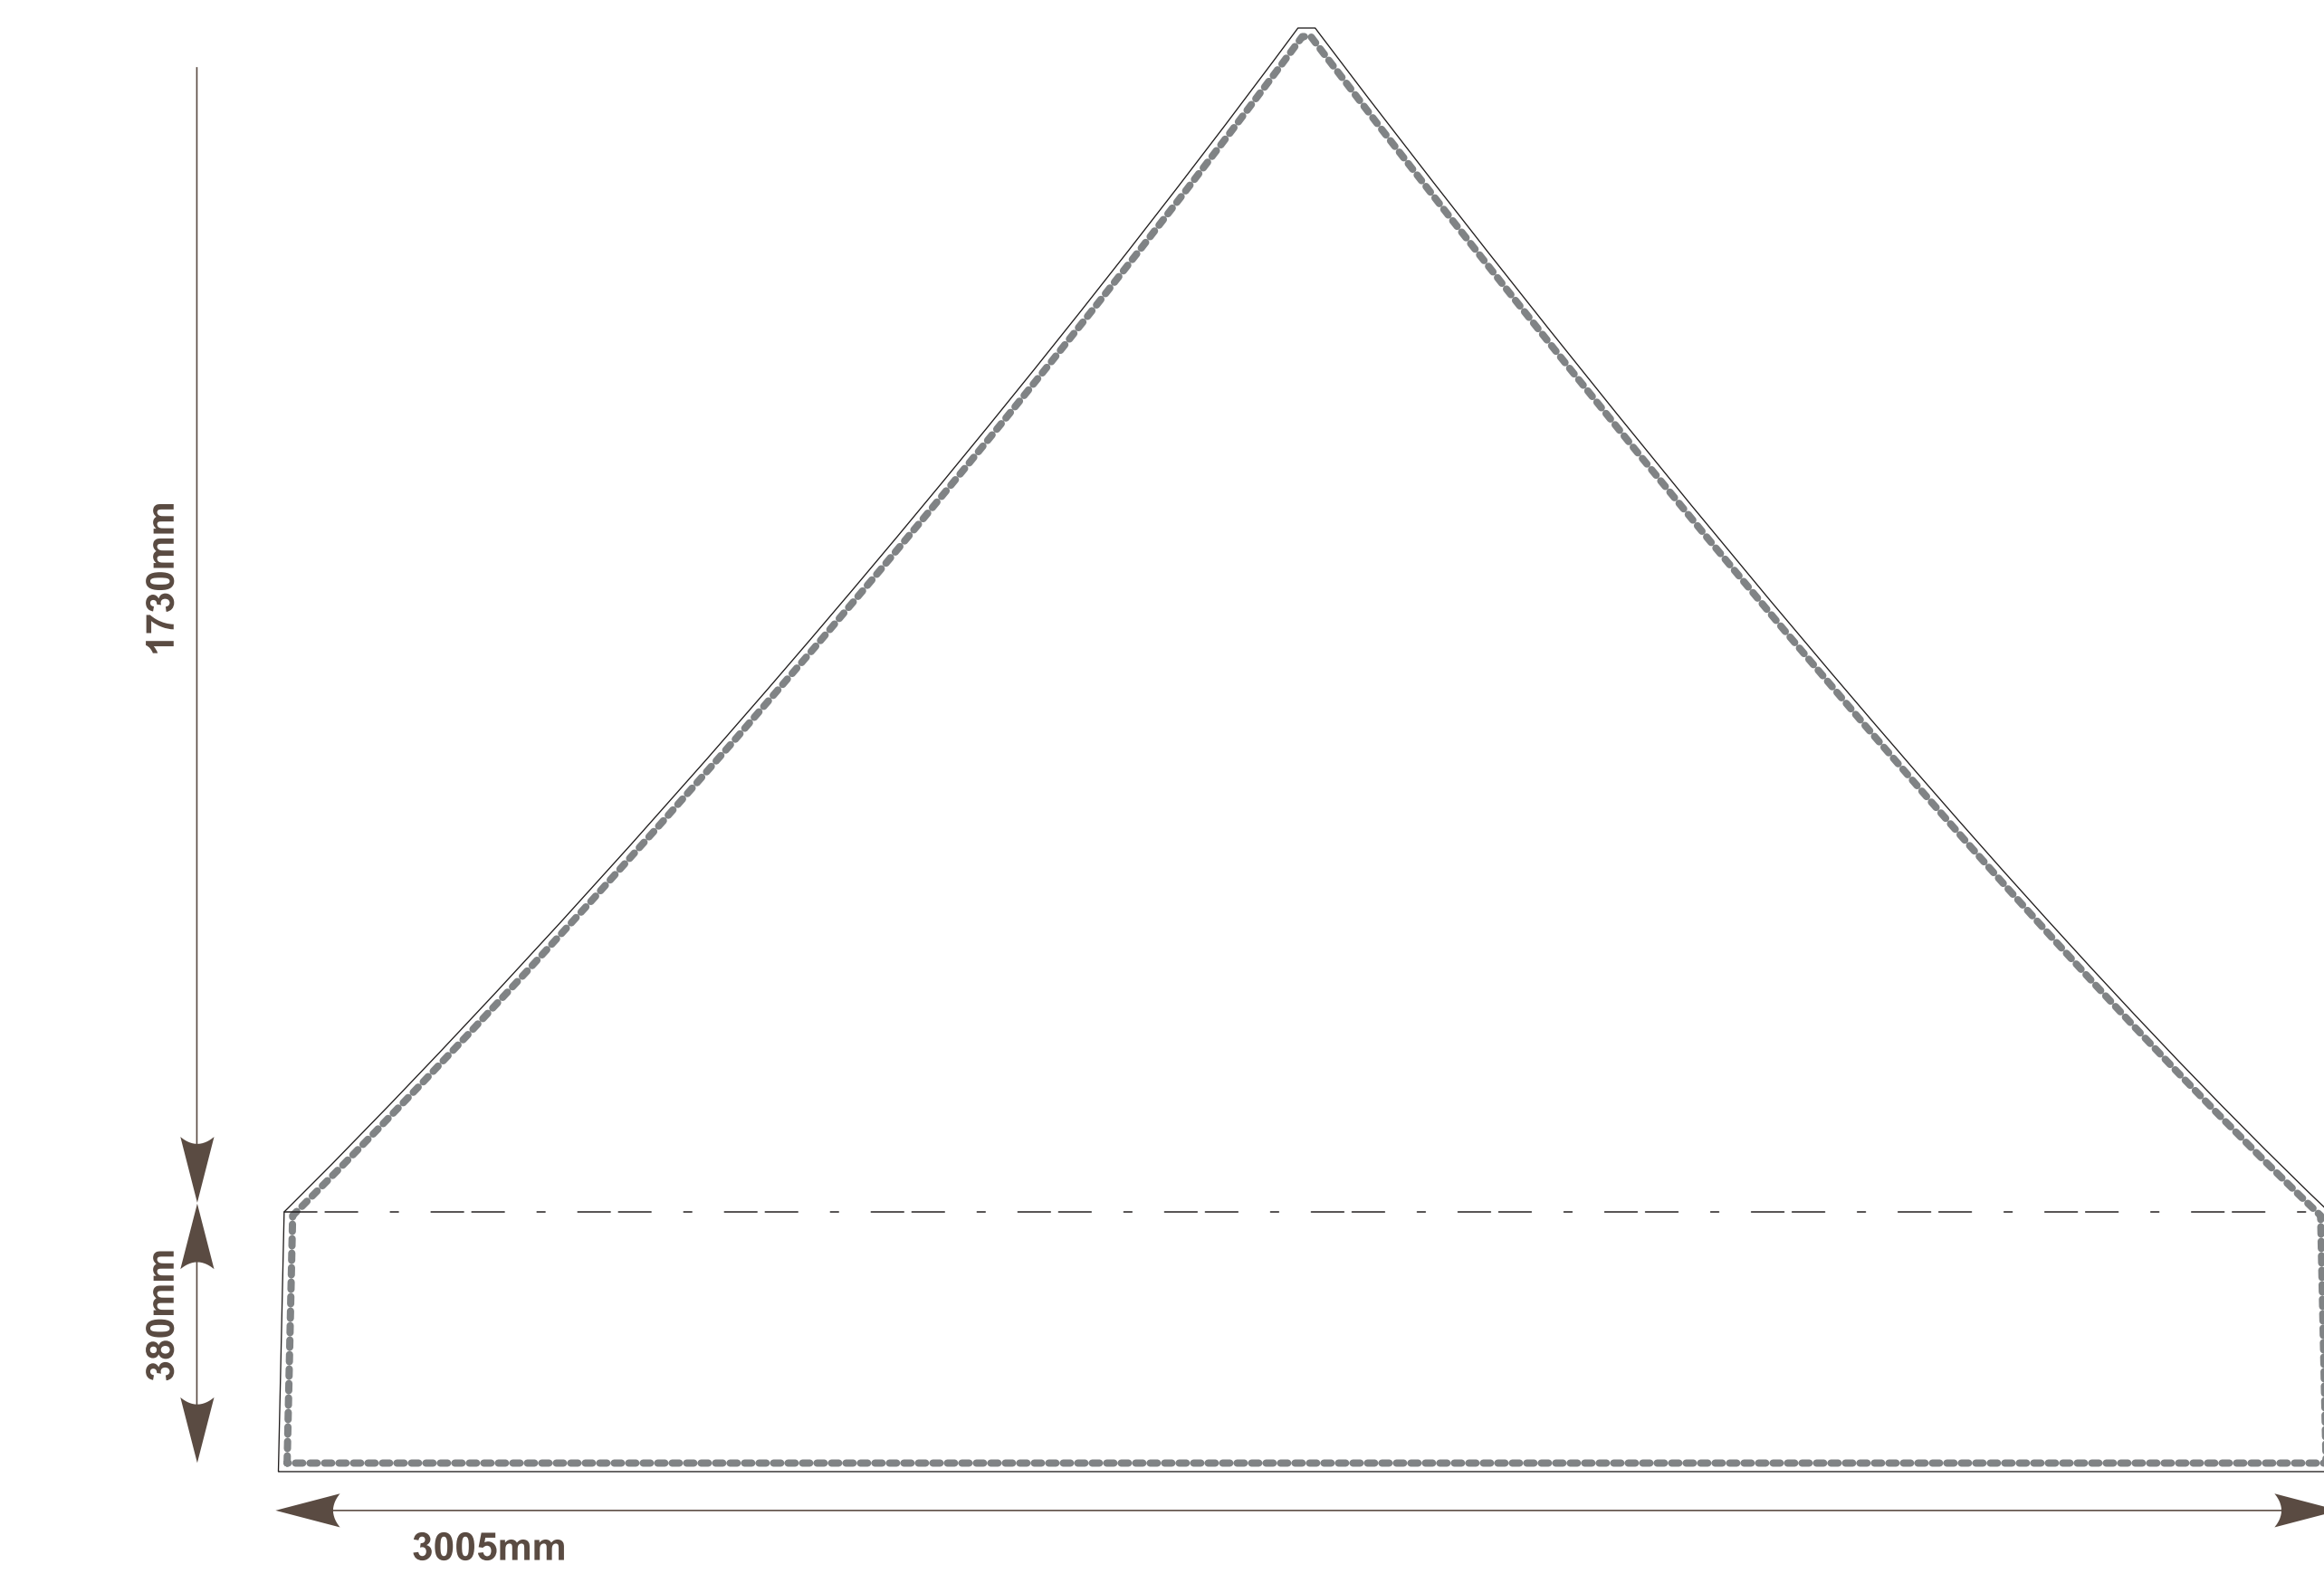

10x10 Aluminum

PANTONE

PANTONE

ROOF & VALANCE PANELS

BACK WALL

INSIDE FULL WALL

OUTSIDE FULL WALL

FRONT WALL (Zipped)

INSIDE FULL WALL

OUTSIDE FULL WALL

LEFT WALL

INSIDE FULL WALL

OUTSIDE FULL WALL

RIGHT WALL

INSIDE FULL WALL

OUTSIDE FULL WALL