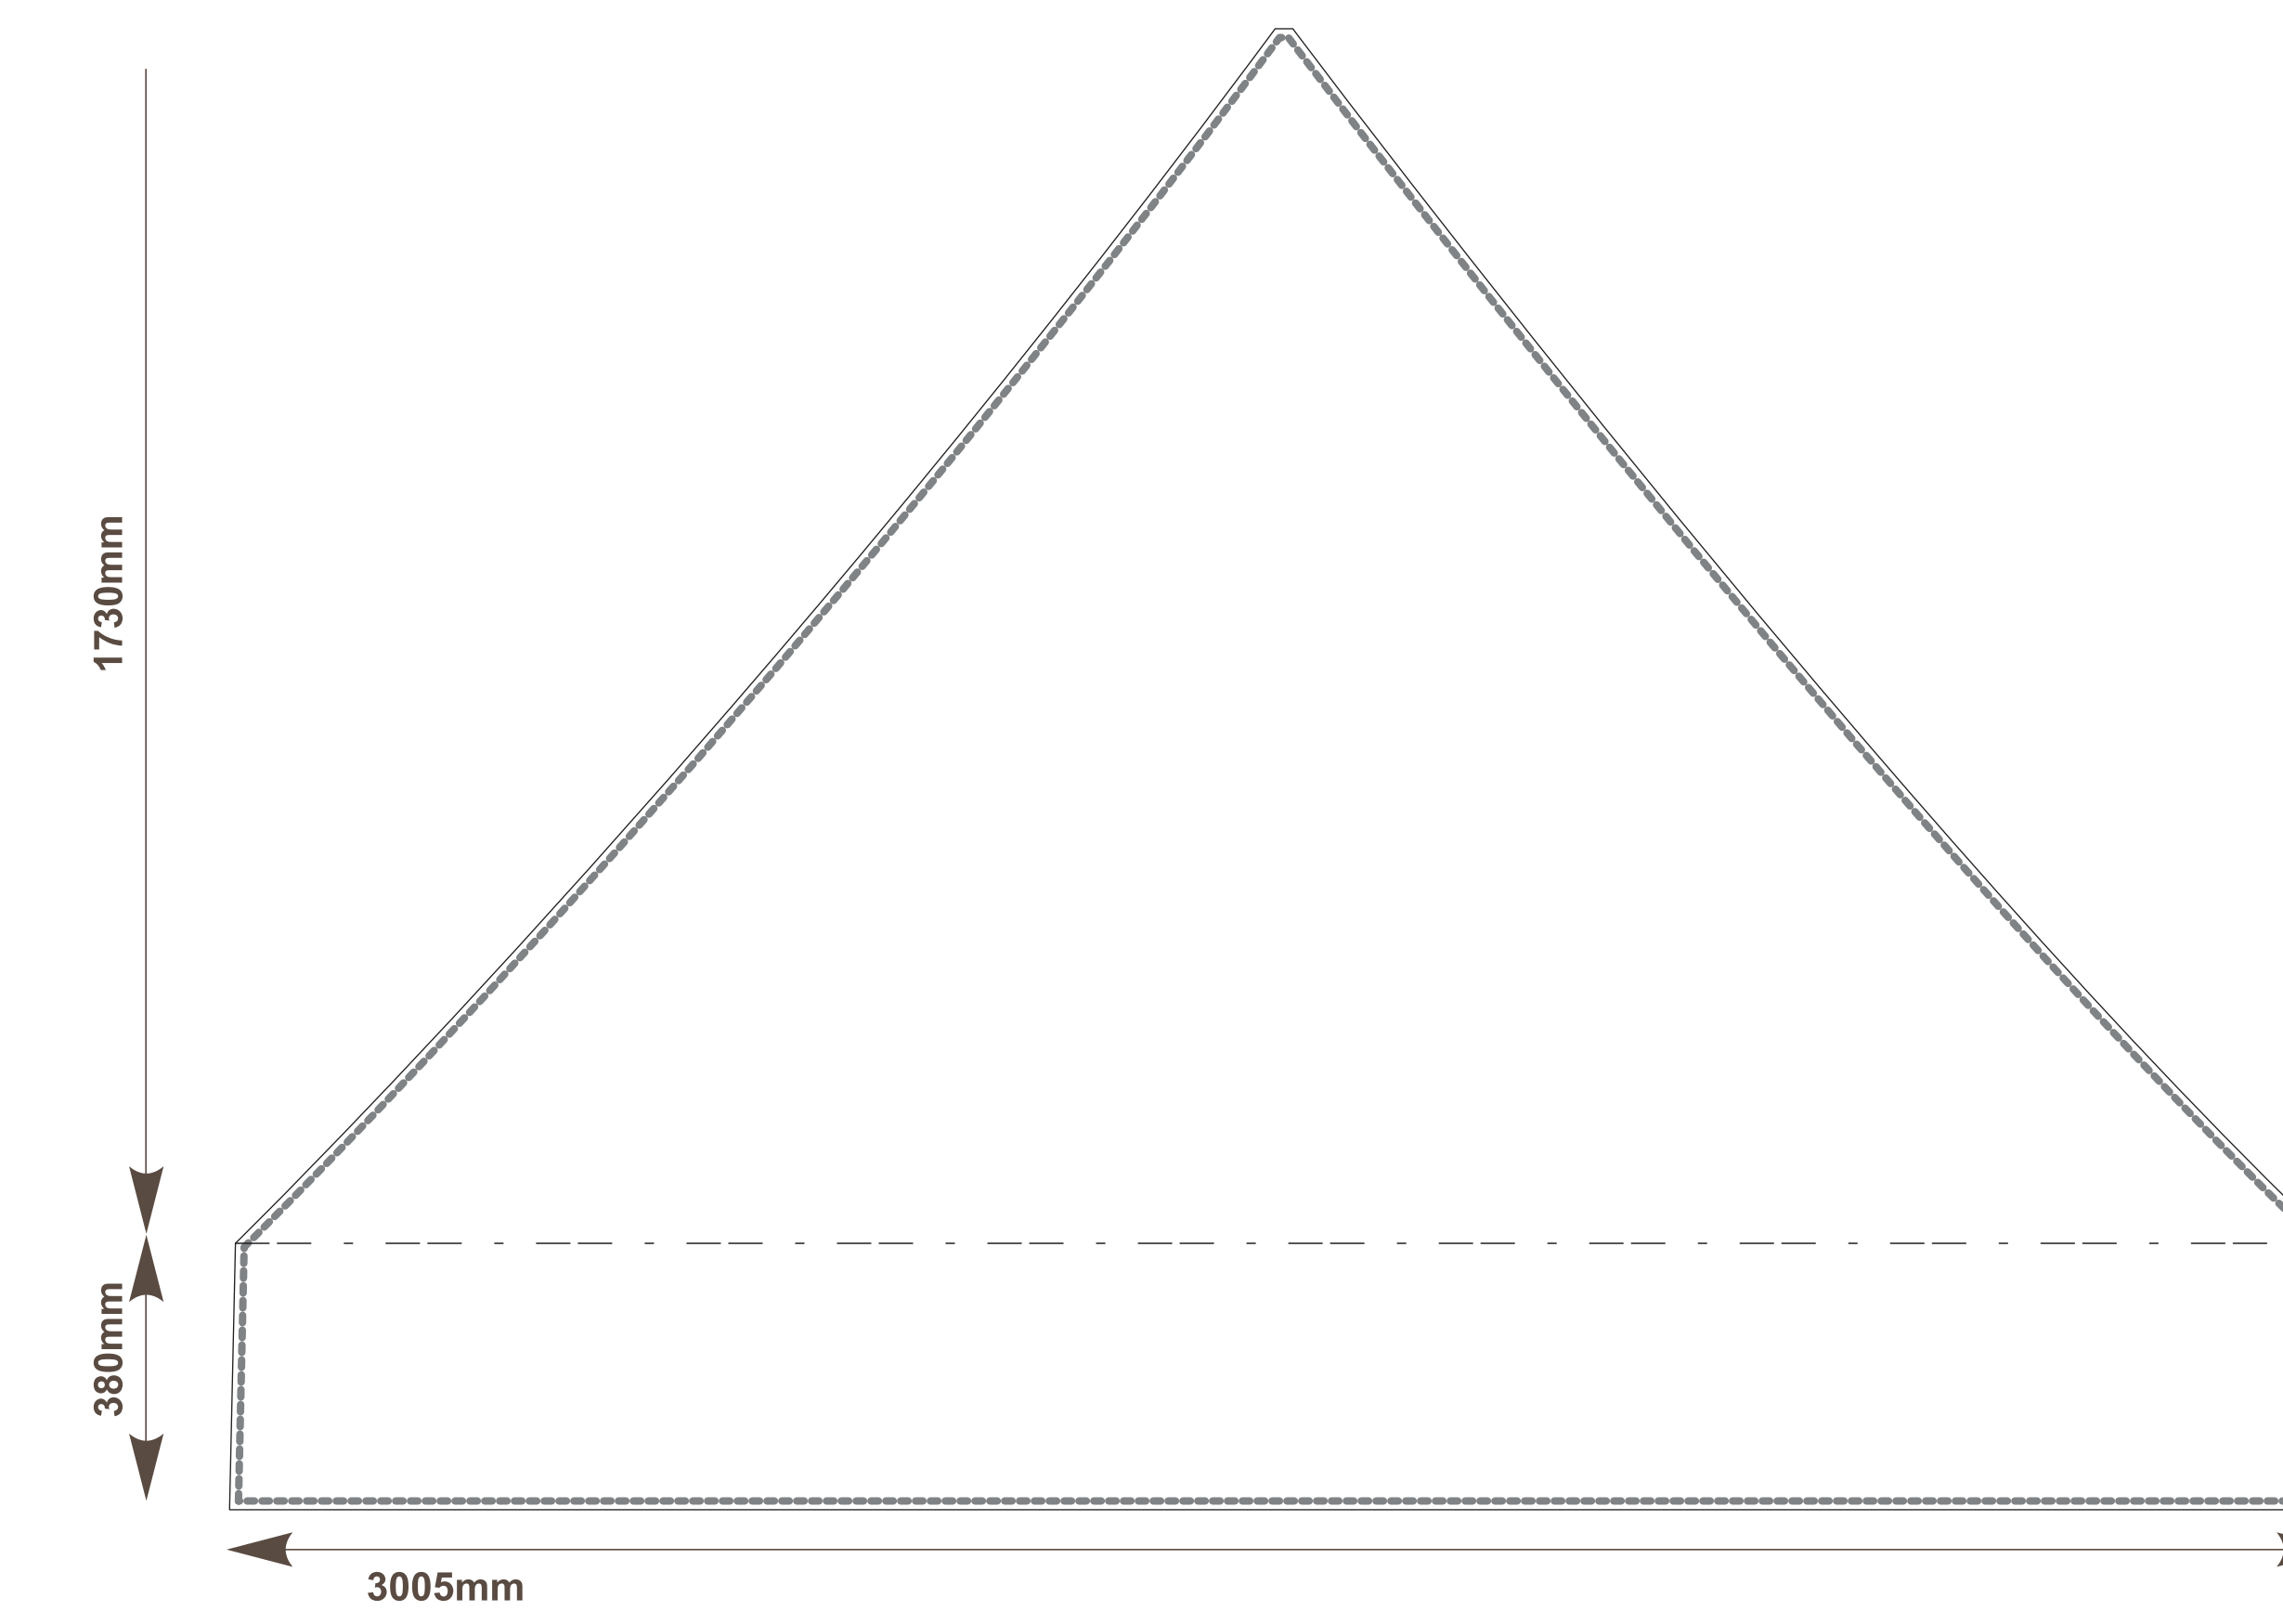

10x10 Aluminum

PANTONE

PANTONE

ROOF & VALANCE PANELS

BACK WALL

INSIDE FULL WALL

OUTSIDE FULL WALL

FRONT WALL (Zipped)

INSIDE FULL WALL

OUTSIDE FULL WALL

LEFT WALL

INSIDE FULL WALL

OUTSIDE FULL WALL

RIGHT WALL

INSIDE FULL WALL

OUTSIDE FULL WALL