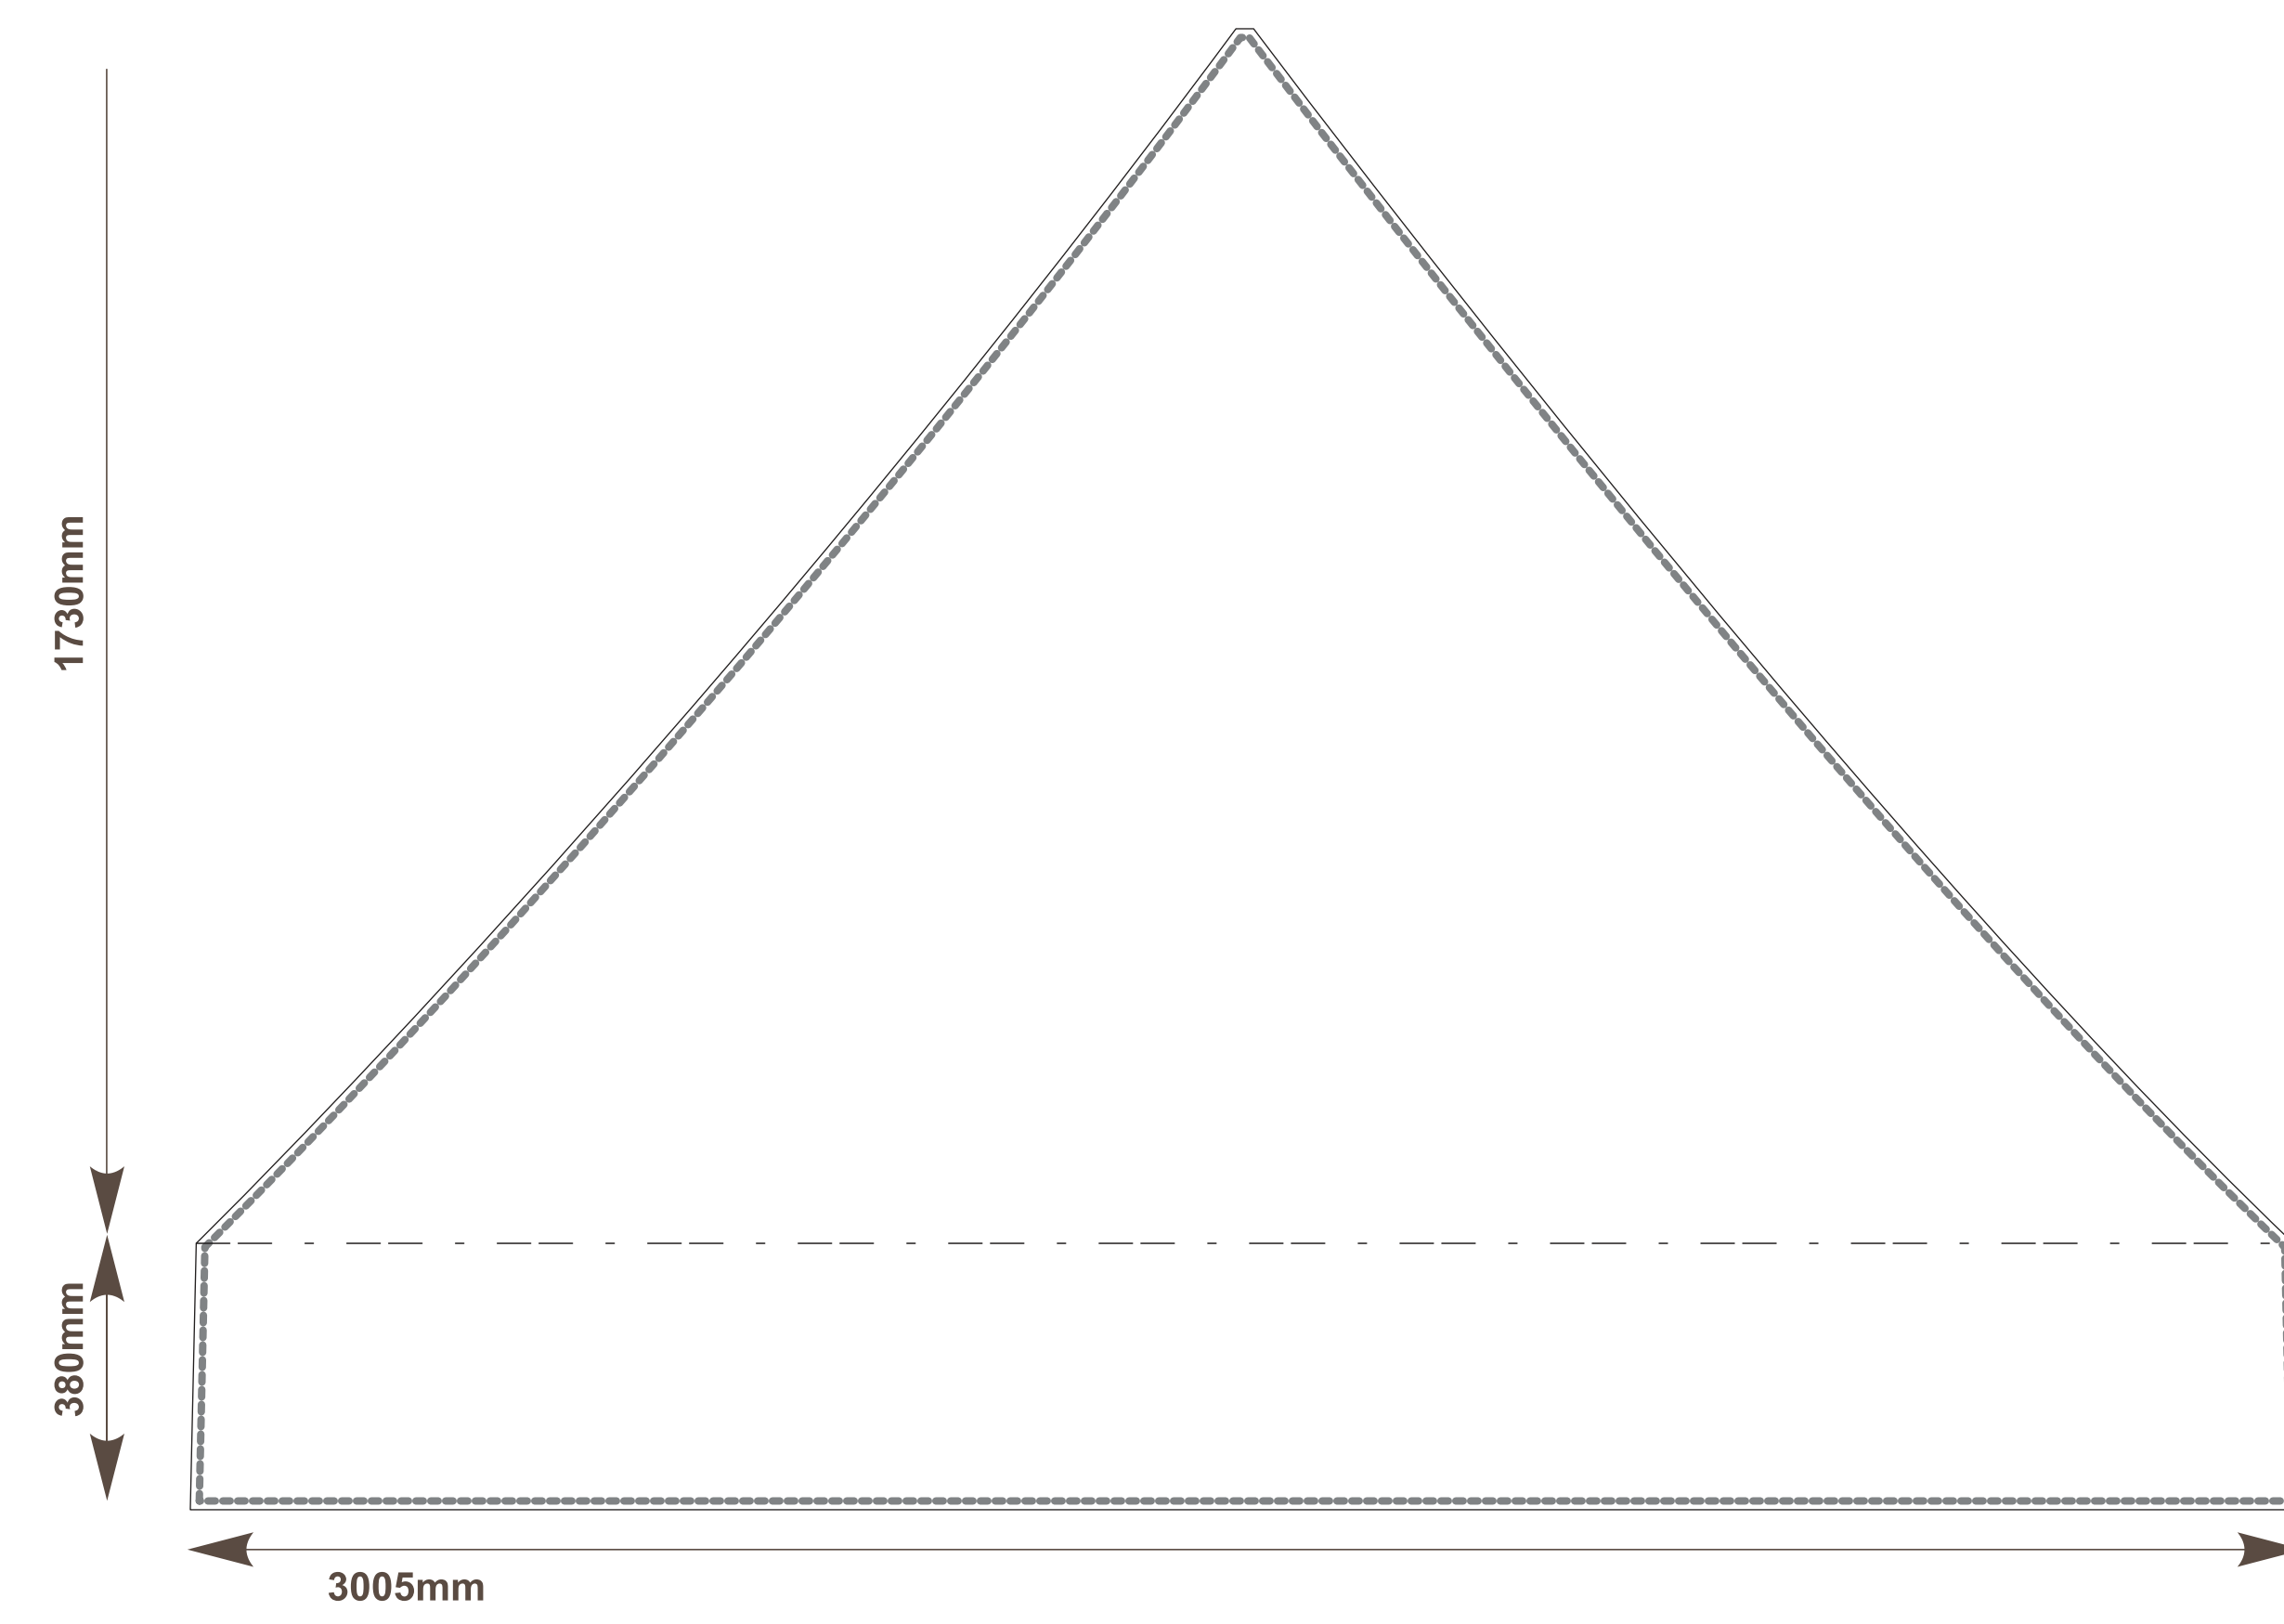

10x10 Aluminum

PANTONE

PANTONE

ROOF & VALANCE PANELS

BACK WALL

INSIDE FULL WALL

OUTSIDE FULL WALL

FRONT WALL (Zipped)

INSIDE FULL WALL

OUTSIDE FULL WALL

LEFT WALL

INSIDE FULL WALL

OUTSIDE FULL WALL

RIGHT WALL

INSIDE FULL WALL

OUTSIDE FULL WALL