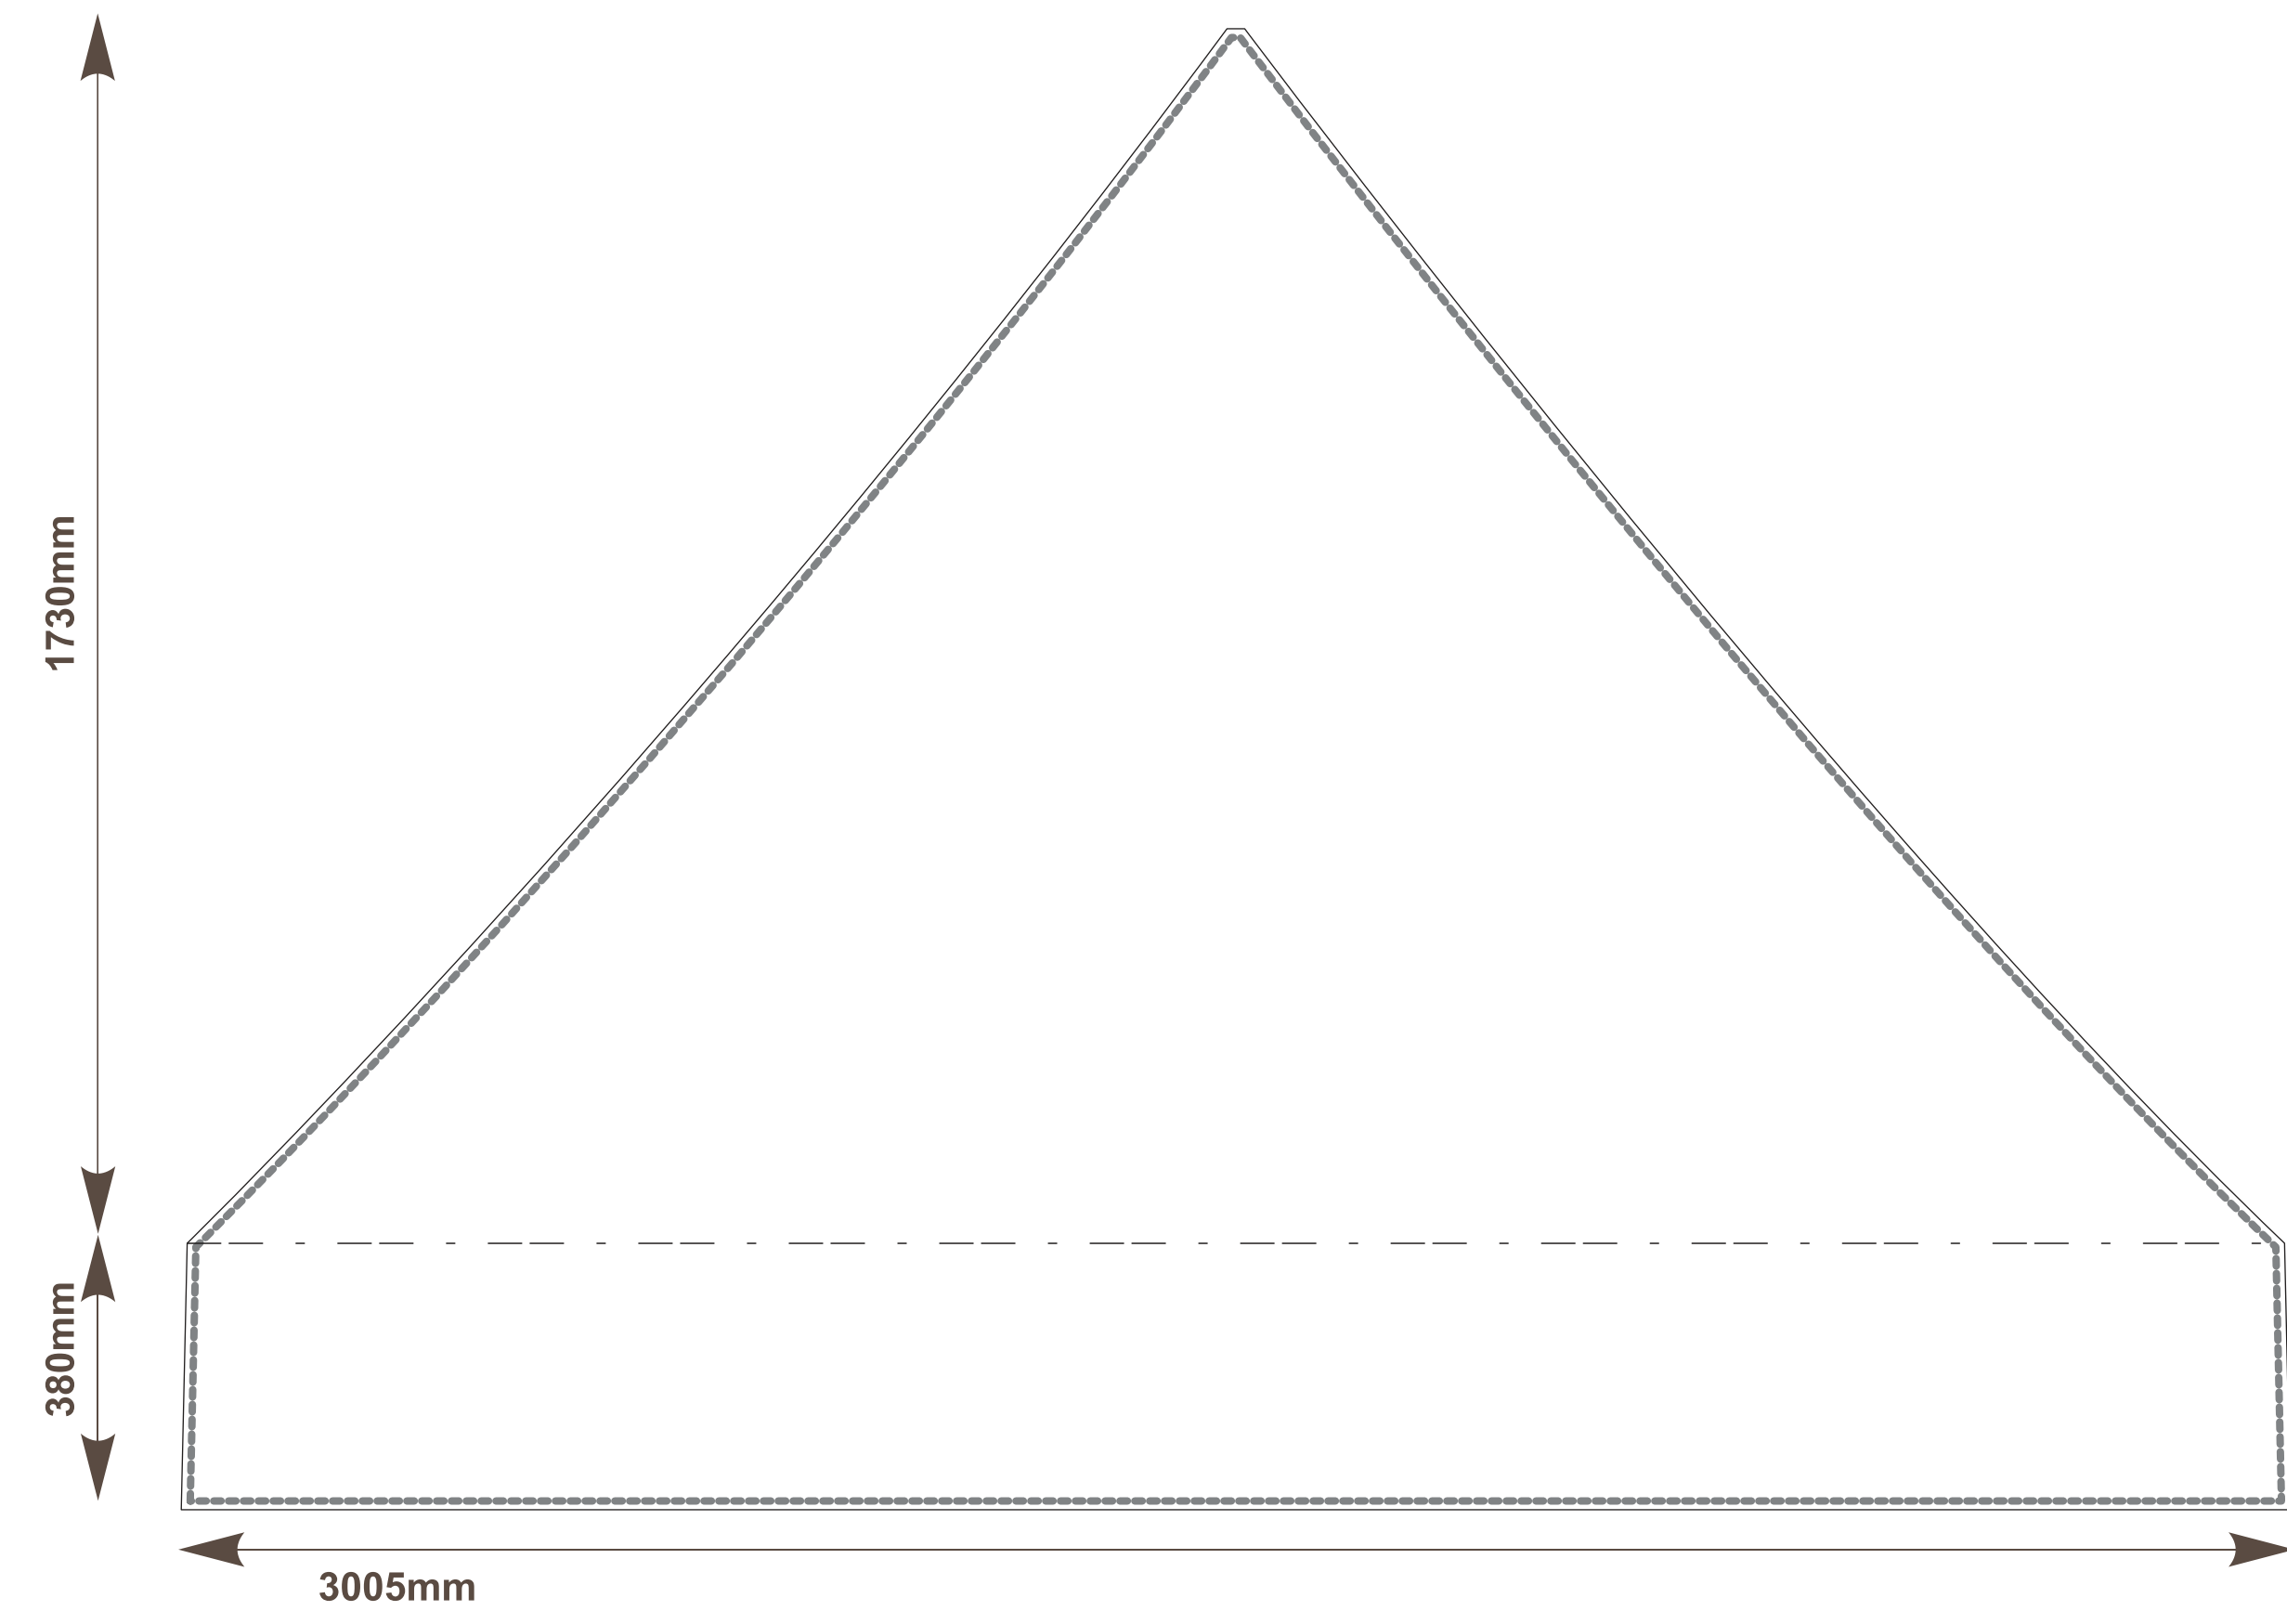

10x10 Aluminum

PANTONE

PANTONE

ROOF & VALANCE PANELS

BACK WALL

INSIDE FULL WALL

OUTSIDE FULL WALL

FRONT WALL (Zipped)

INSIDE FULL WALL

OUTSIDE FULL WALL

LEFT WALL

INSIDE FULL WALL

OUTSIDE FULL WALL

RIGHT WALL

INSIDE FULL WALL

OUTSIDE FULL WALL