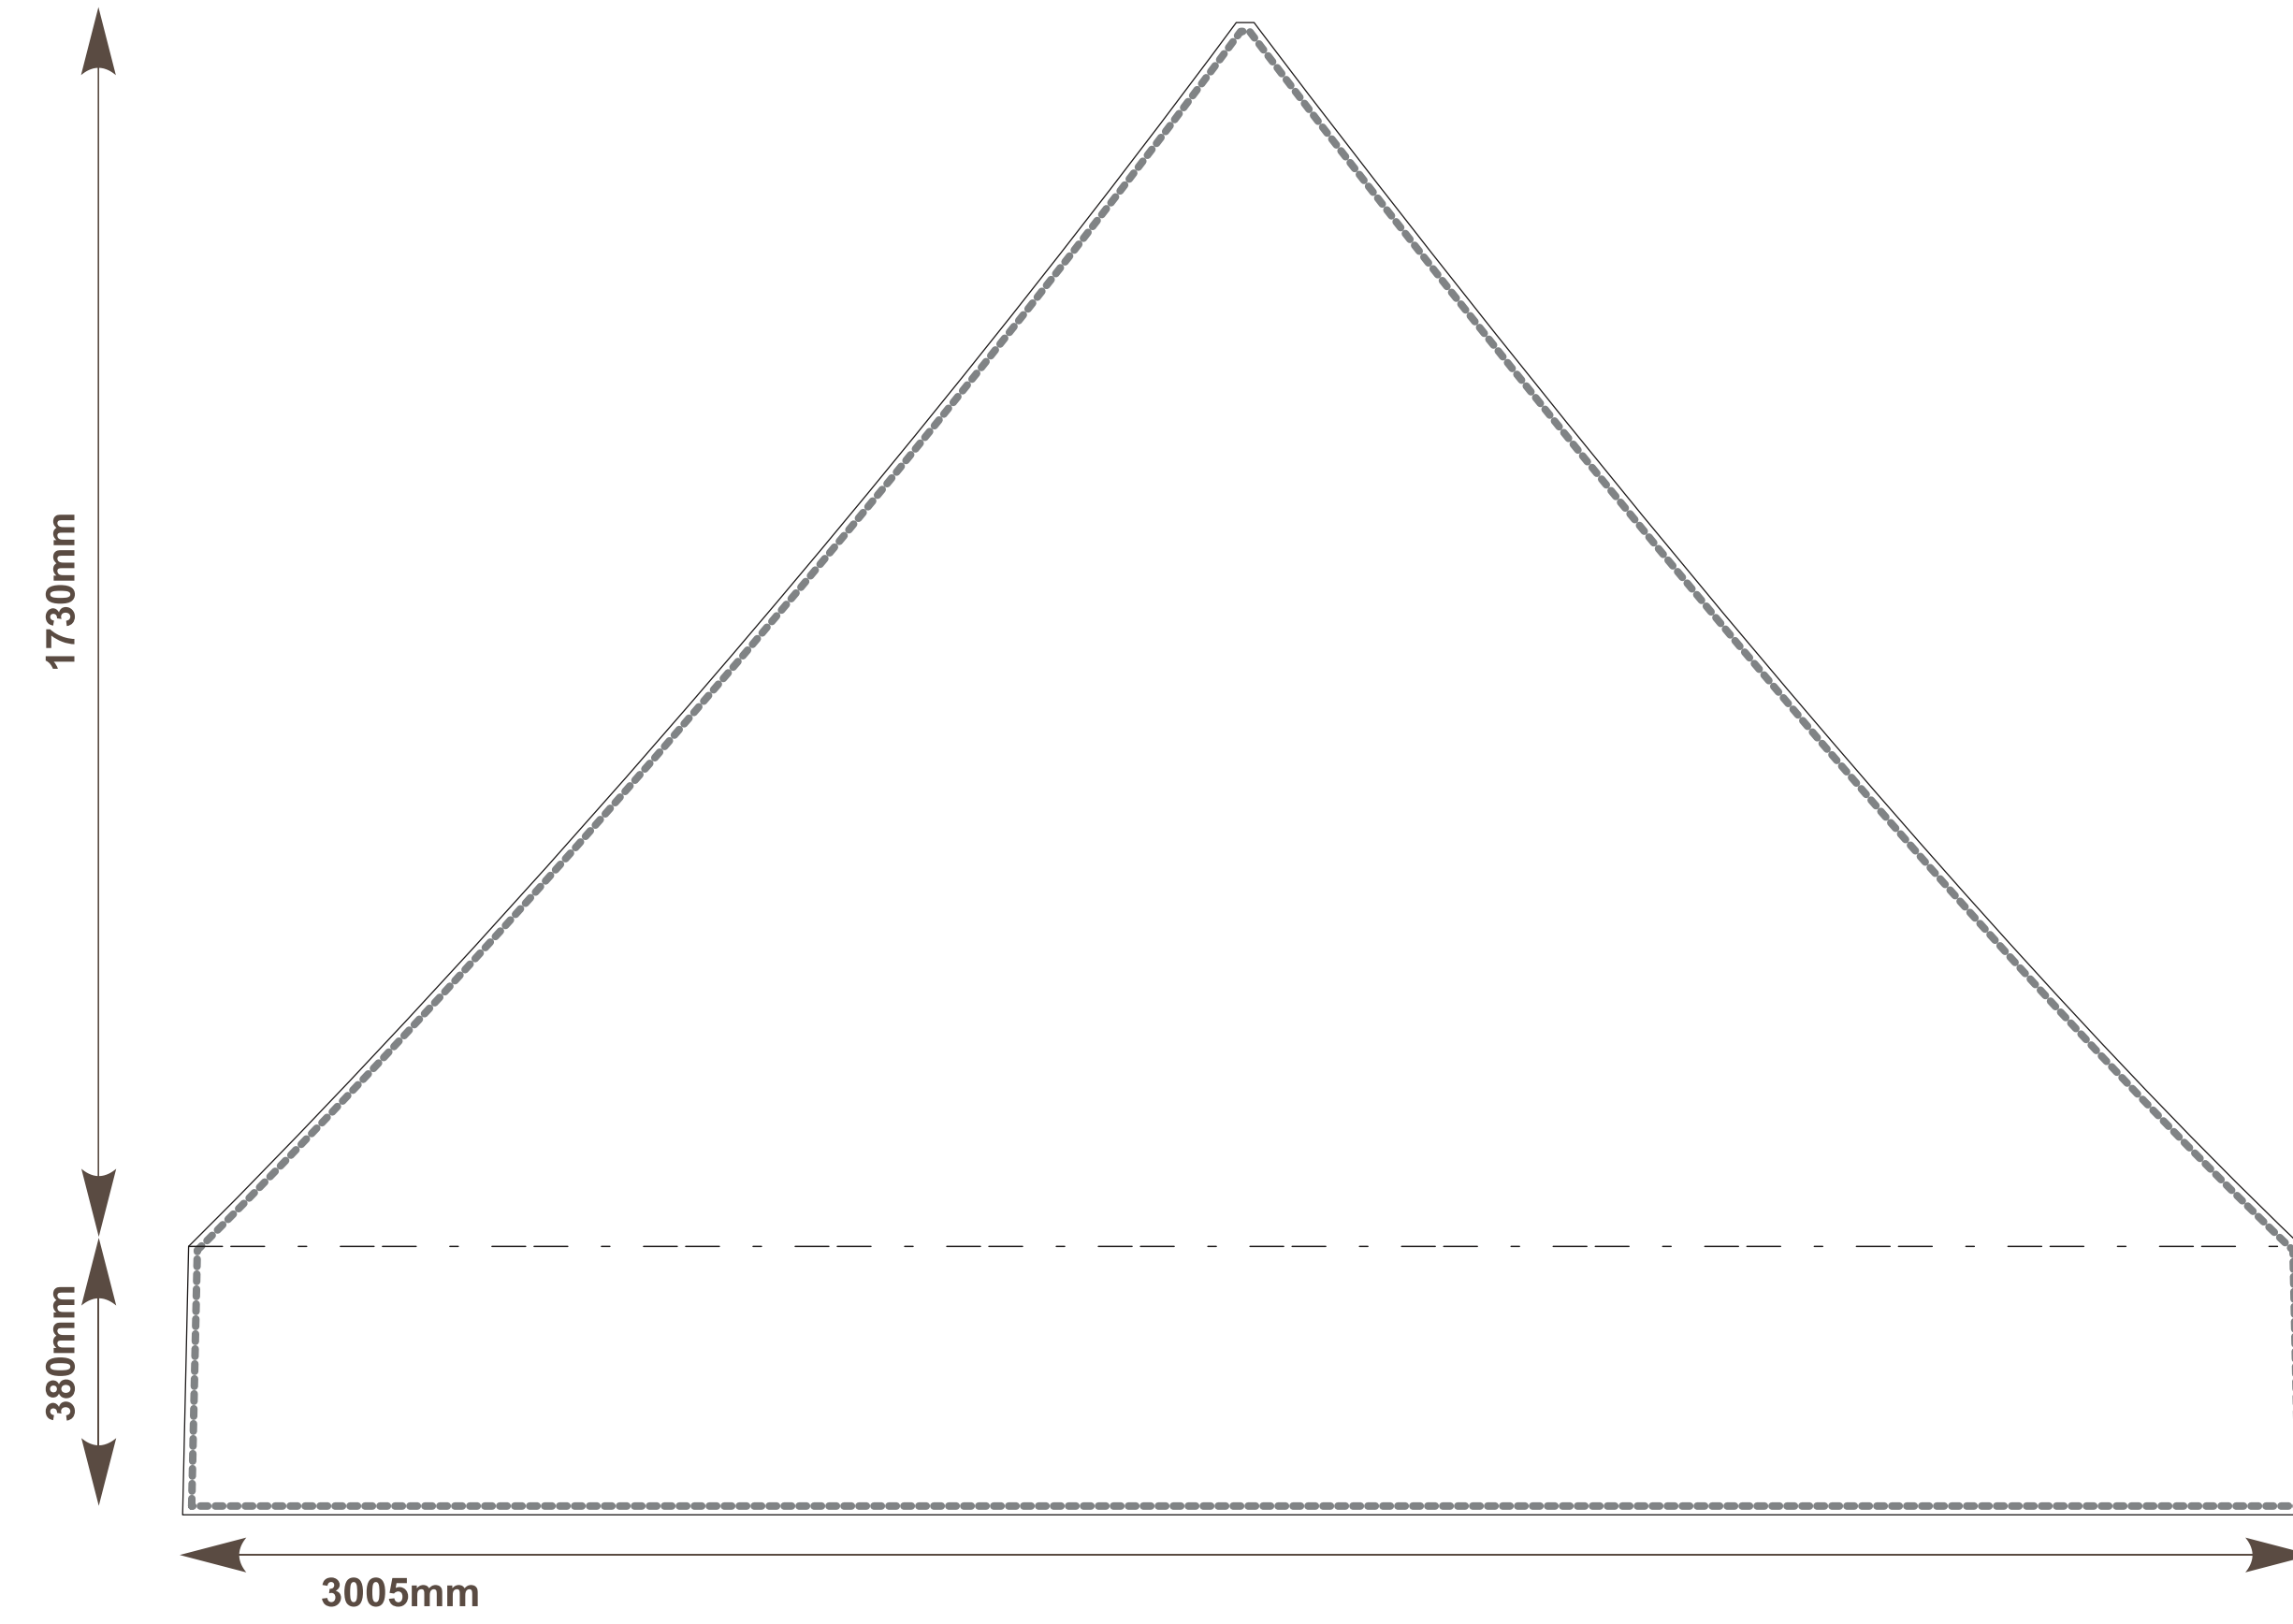

10x10 Aluminum

PANTONE

PANTONE

ROOF & VALANCE PANELS

BACK WALL

INSIDE FULL WALL

OUTSIDE FULL WALL

HALF WALL

HALF WALL