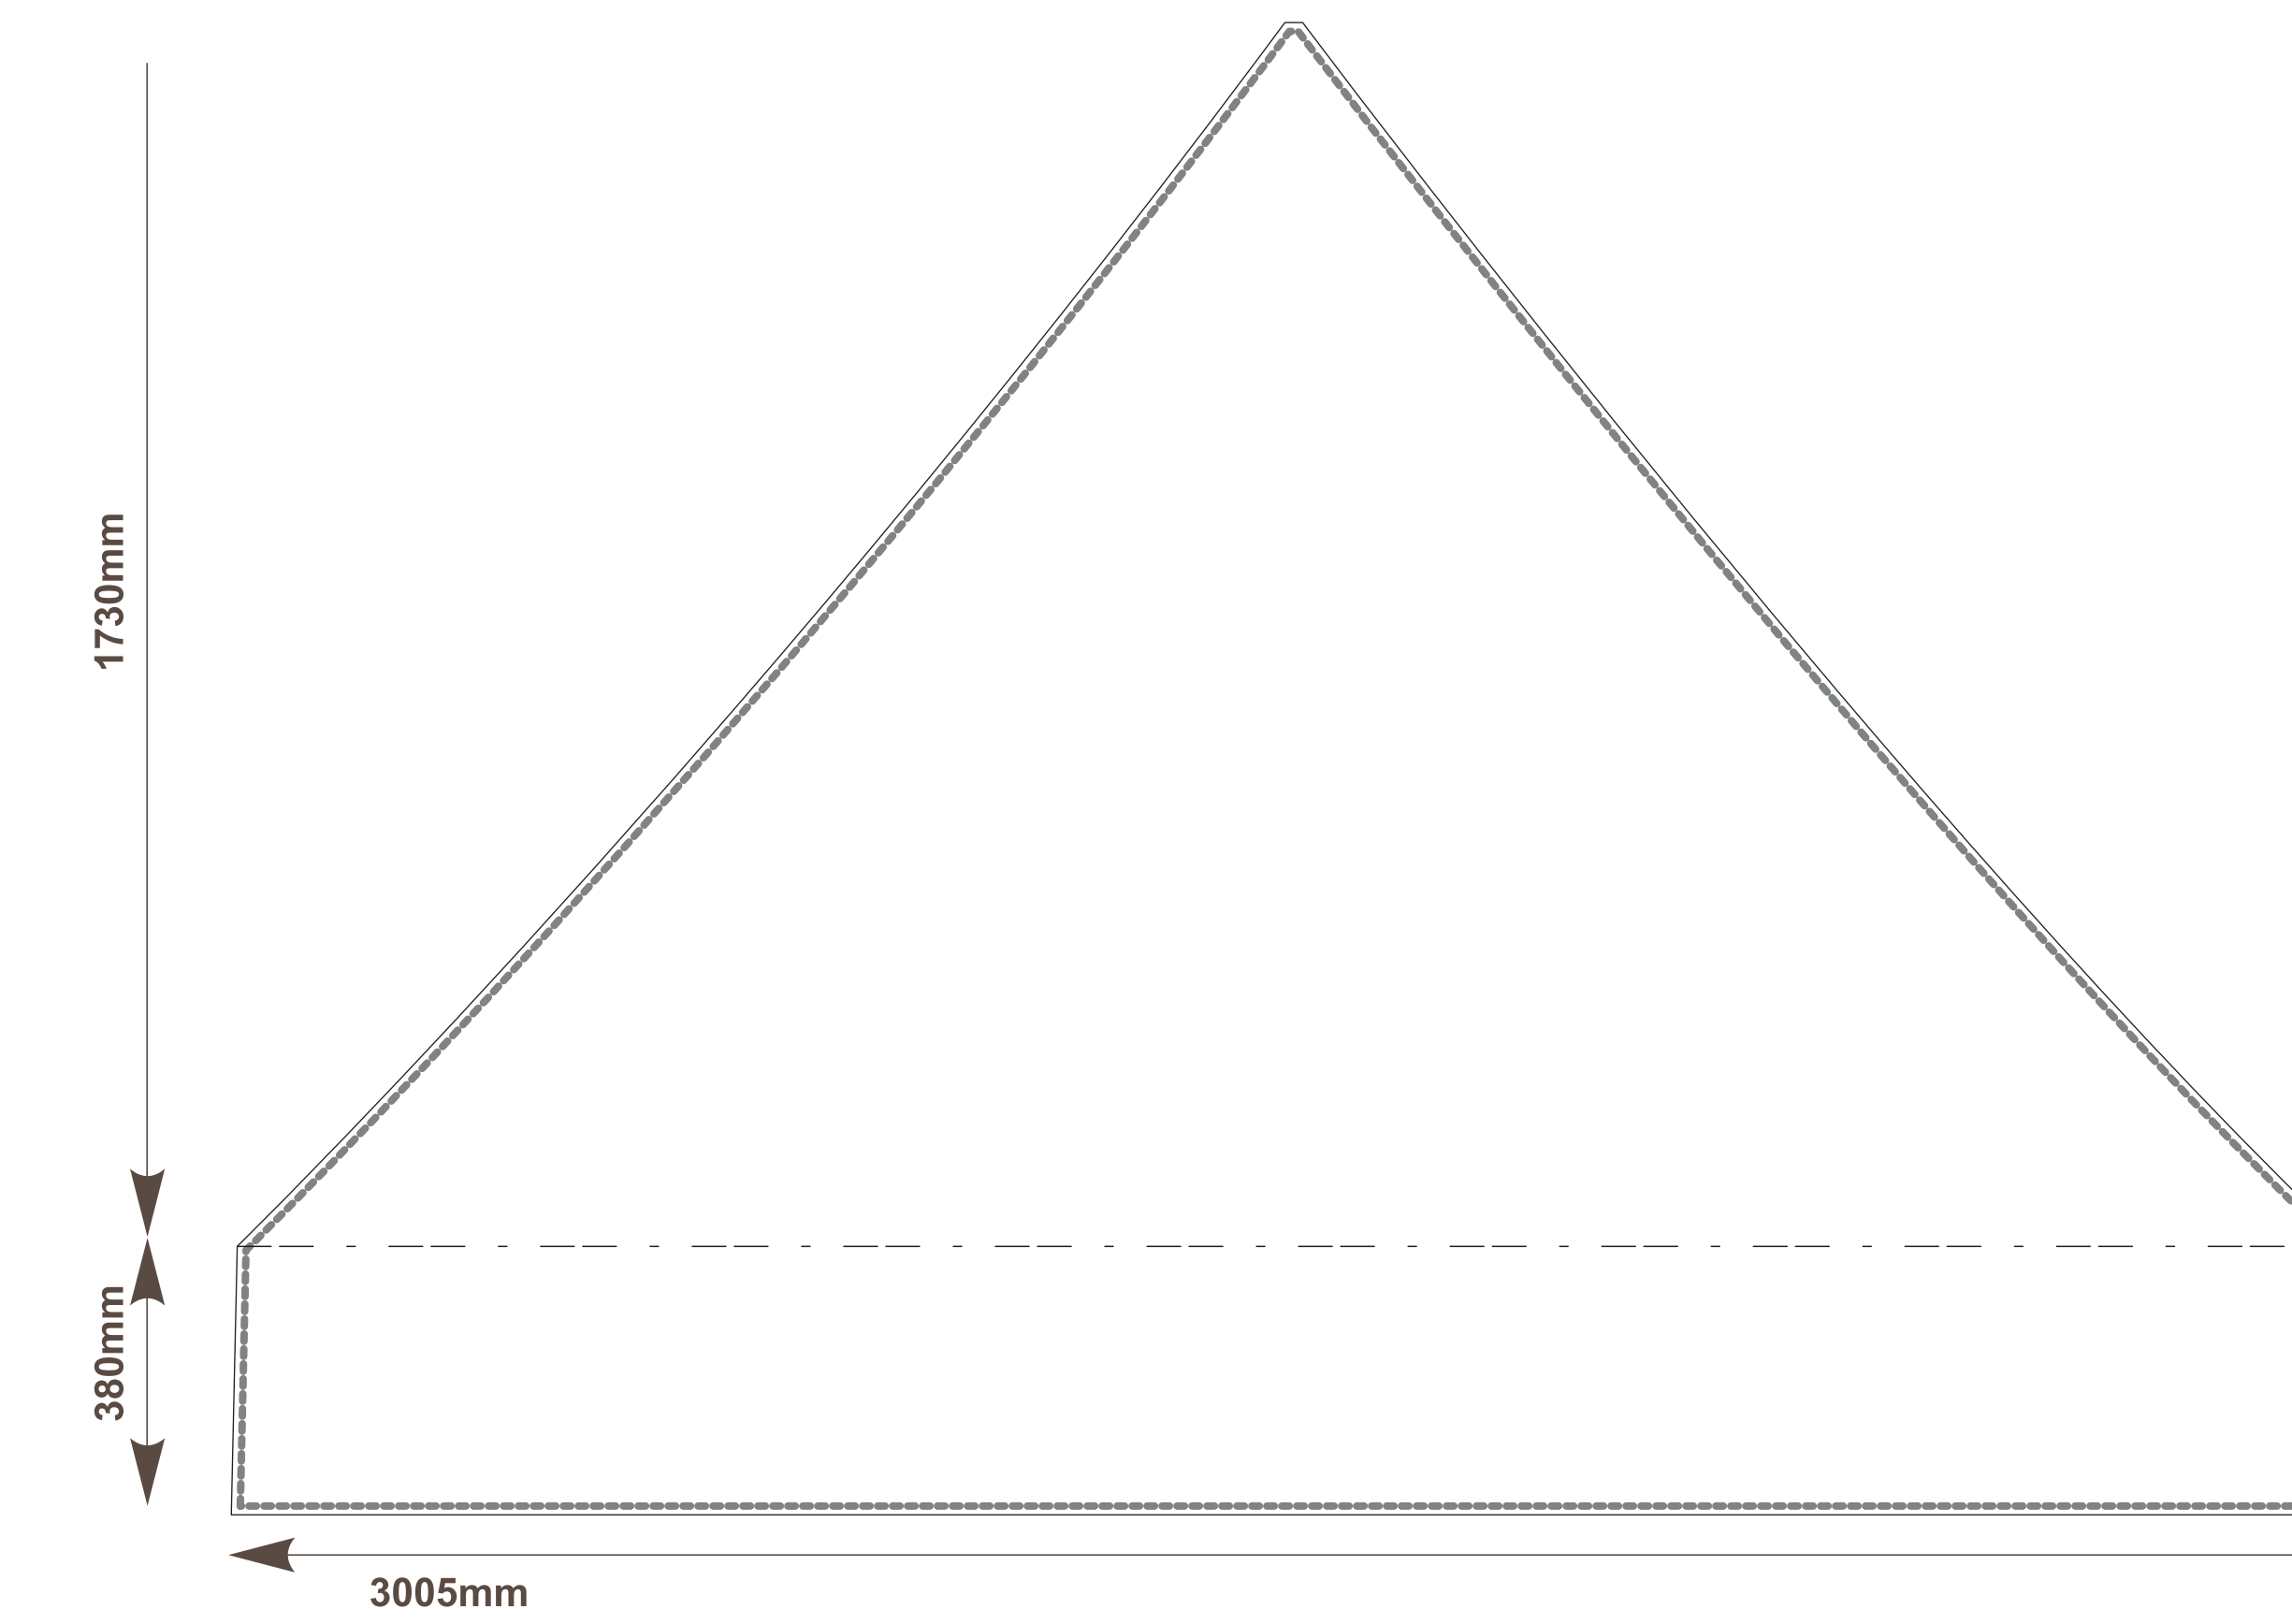

10x10 Aluminum

PANTONE

PANTONE

ROOF & VALANCE PANELS

BACK WALL

INSIDE FULL WALL

OUTSIDE FULL WALL

HALF WALL

HALF WALL