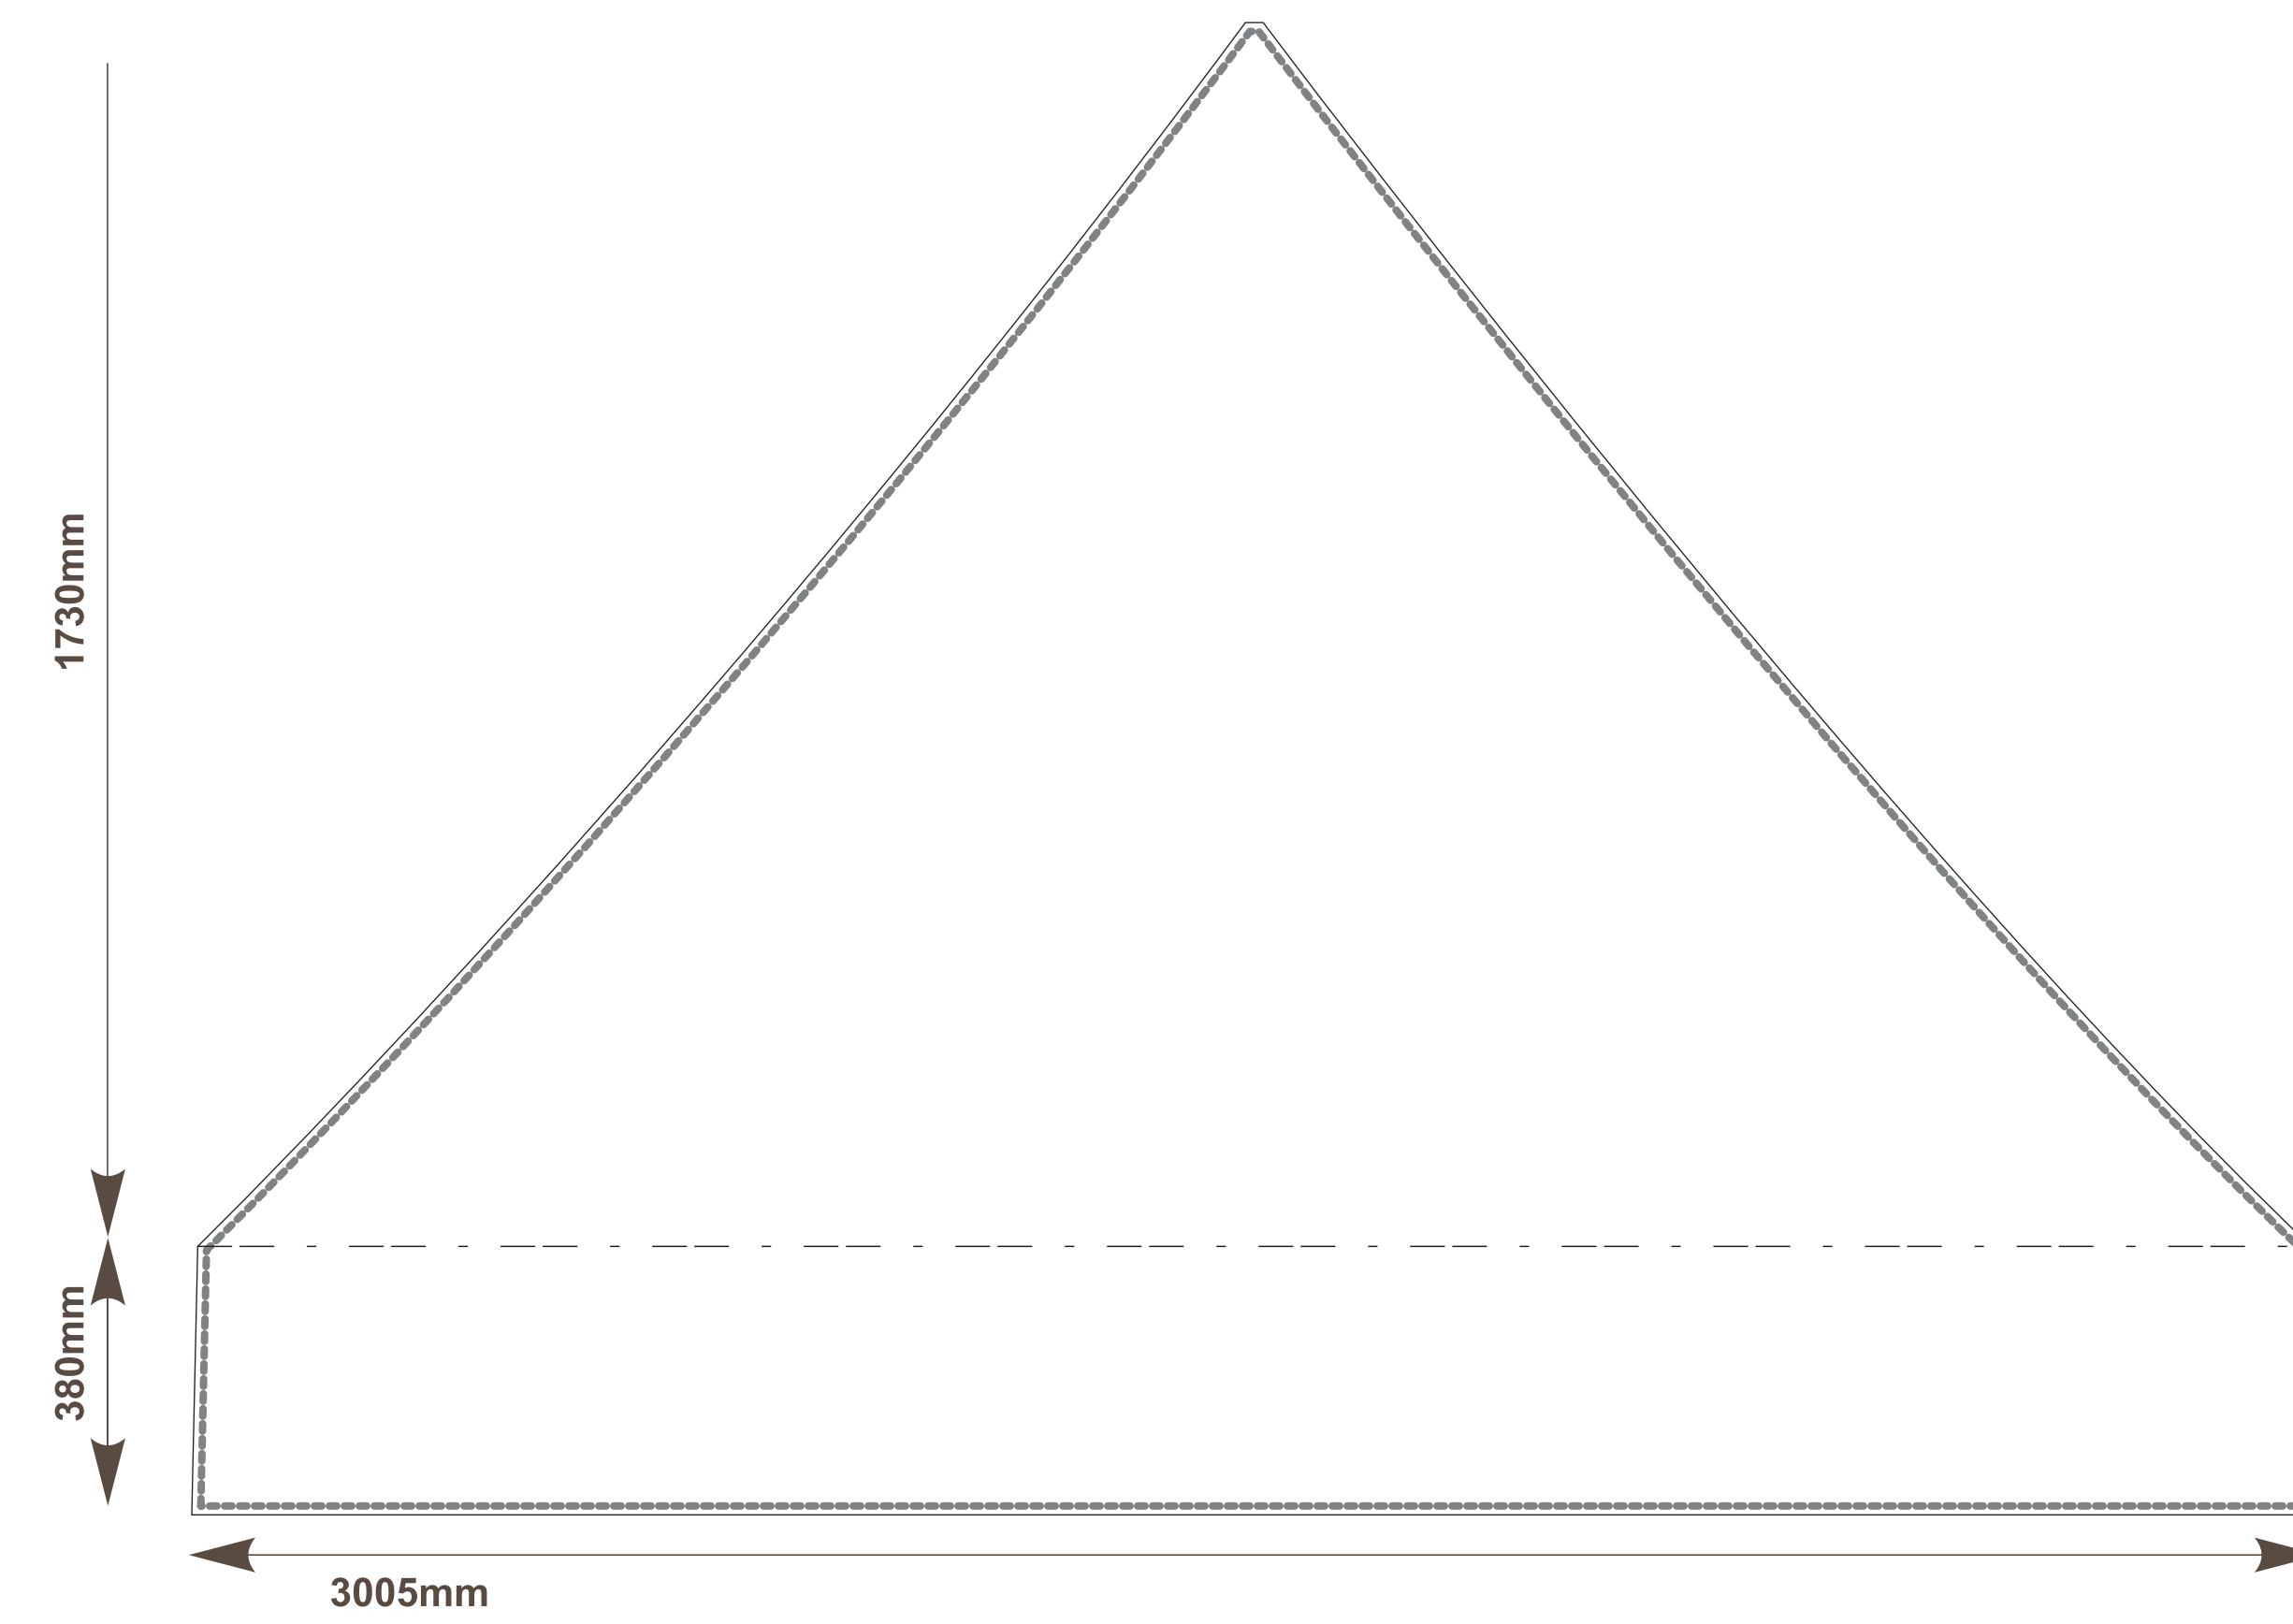

10x10 Aluminum

PANTONE

PANTONE

ROOF & VALANCE PANELS

BACK WALL

INSIDE FULL WALL

OUTSIDE FULL WALL

HALF WALL

HALF WALL