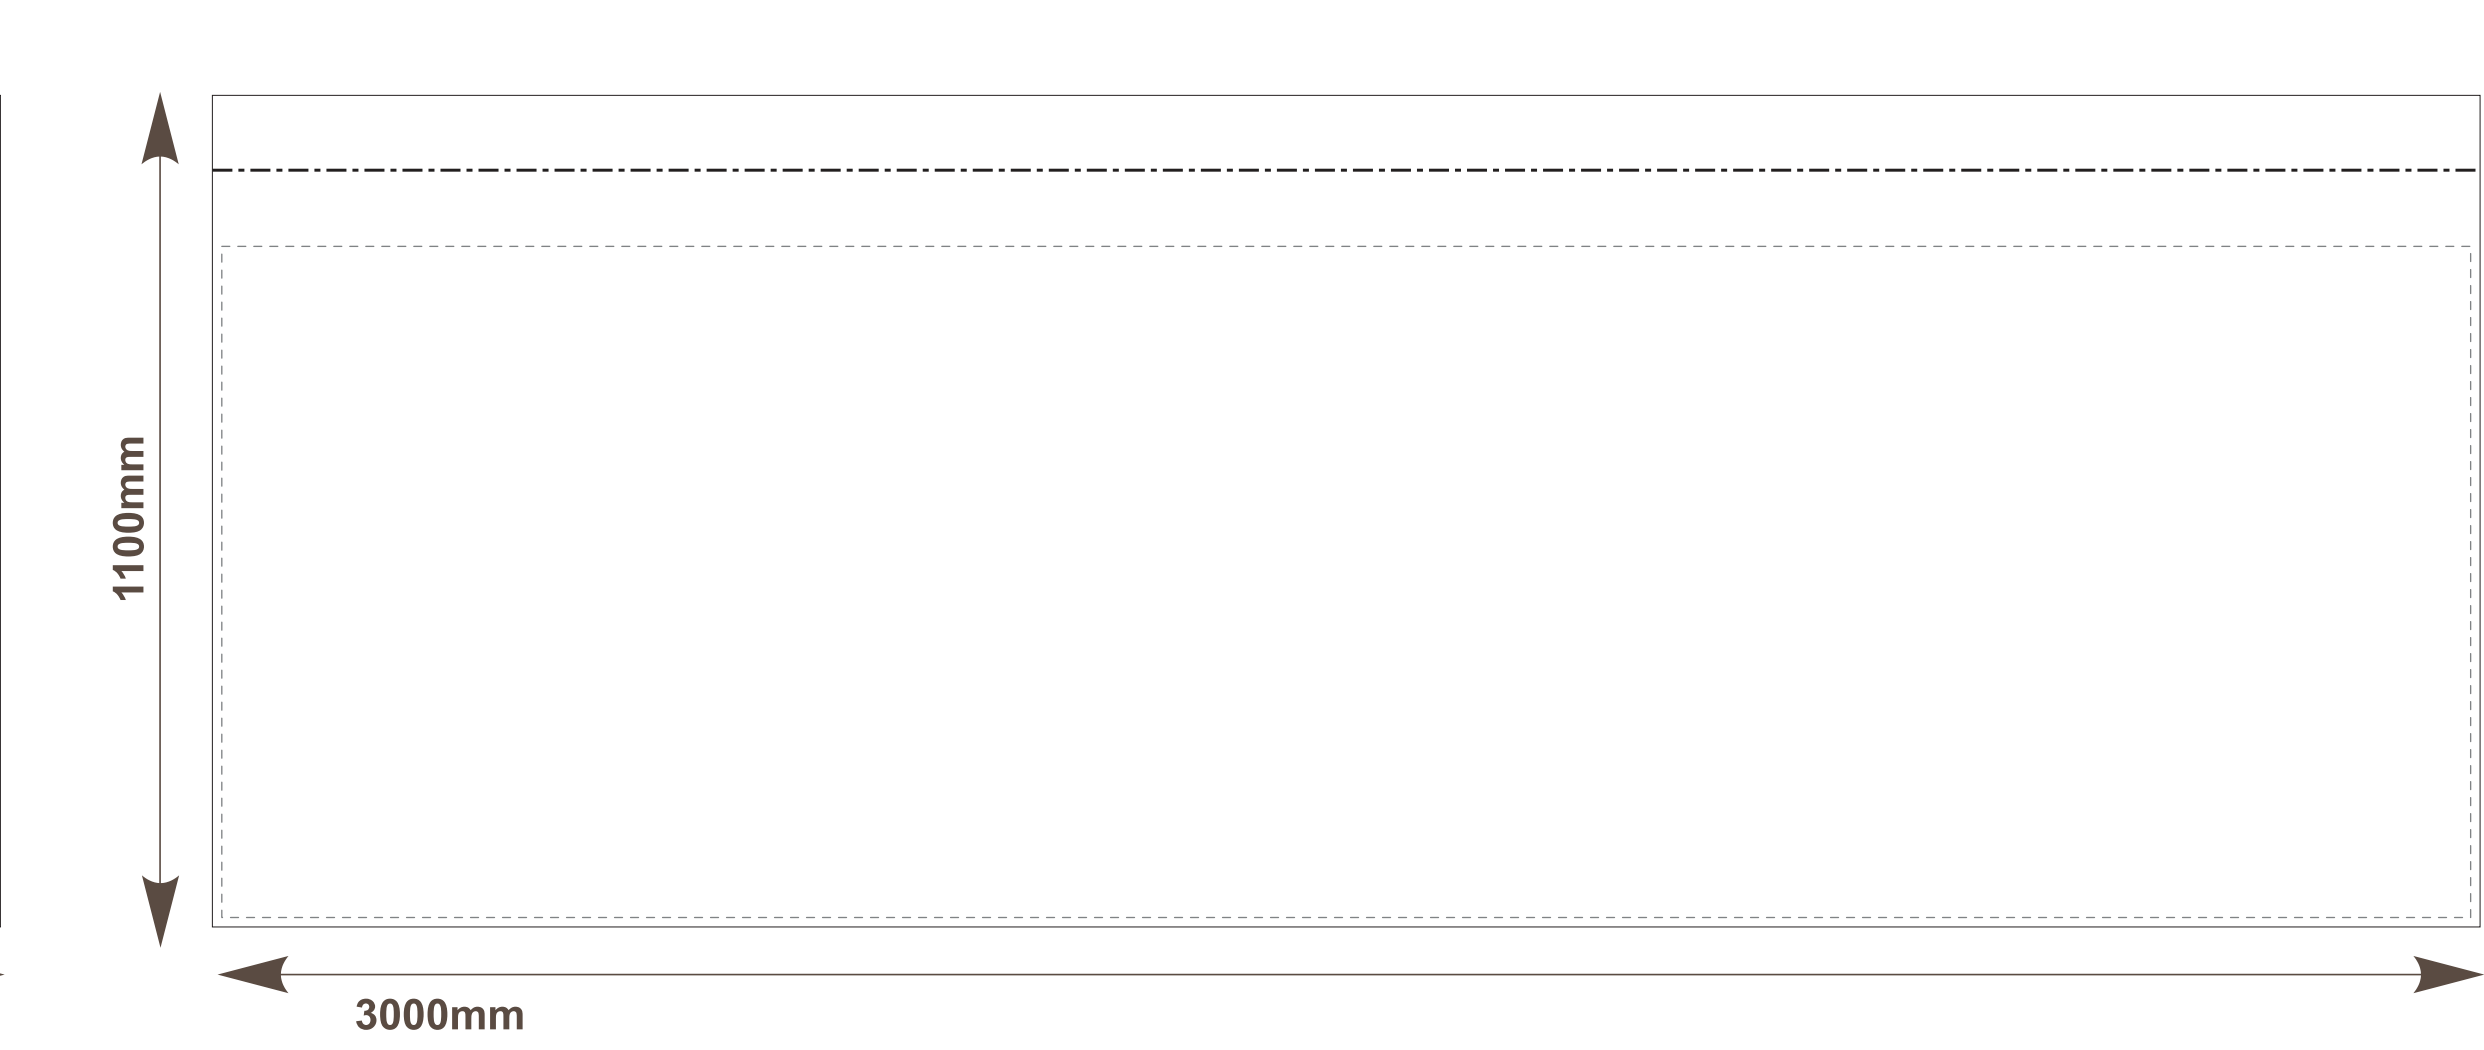

10x10 Aluminum

PANTONE

PANTONE

ROOF & VALANCE PANELS

BACK WALL

INSIDE FULL WALL

OUTSIDE FULL WALL

HALF WALL

HALF WALL