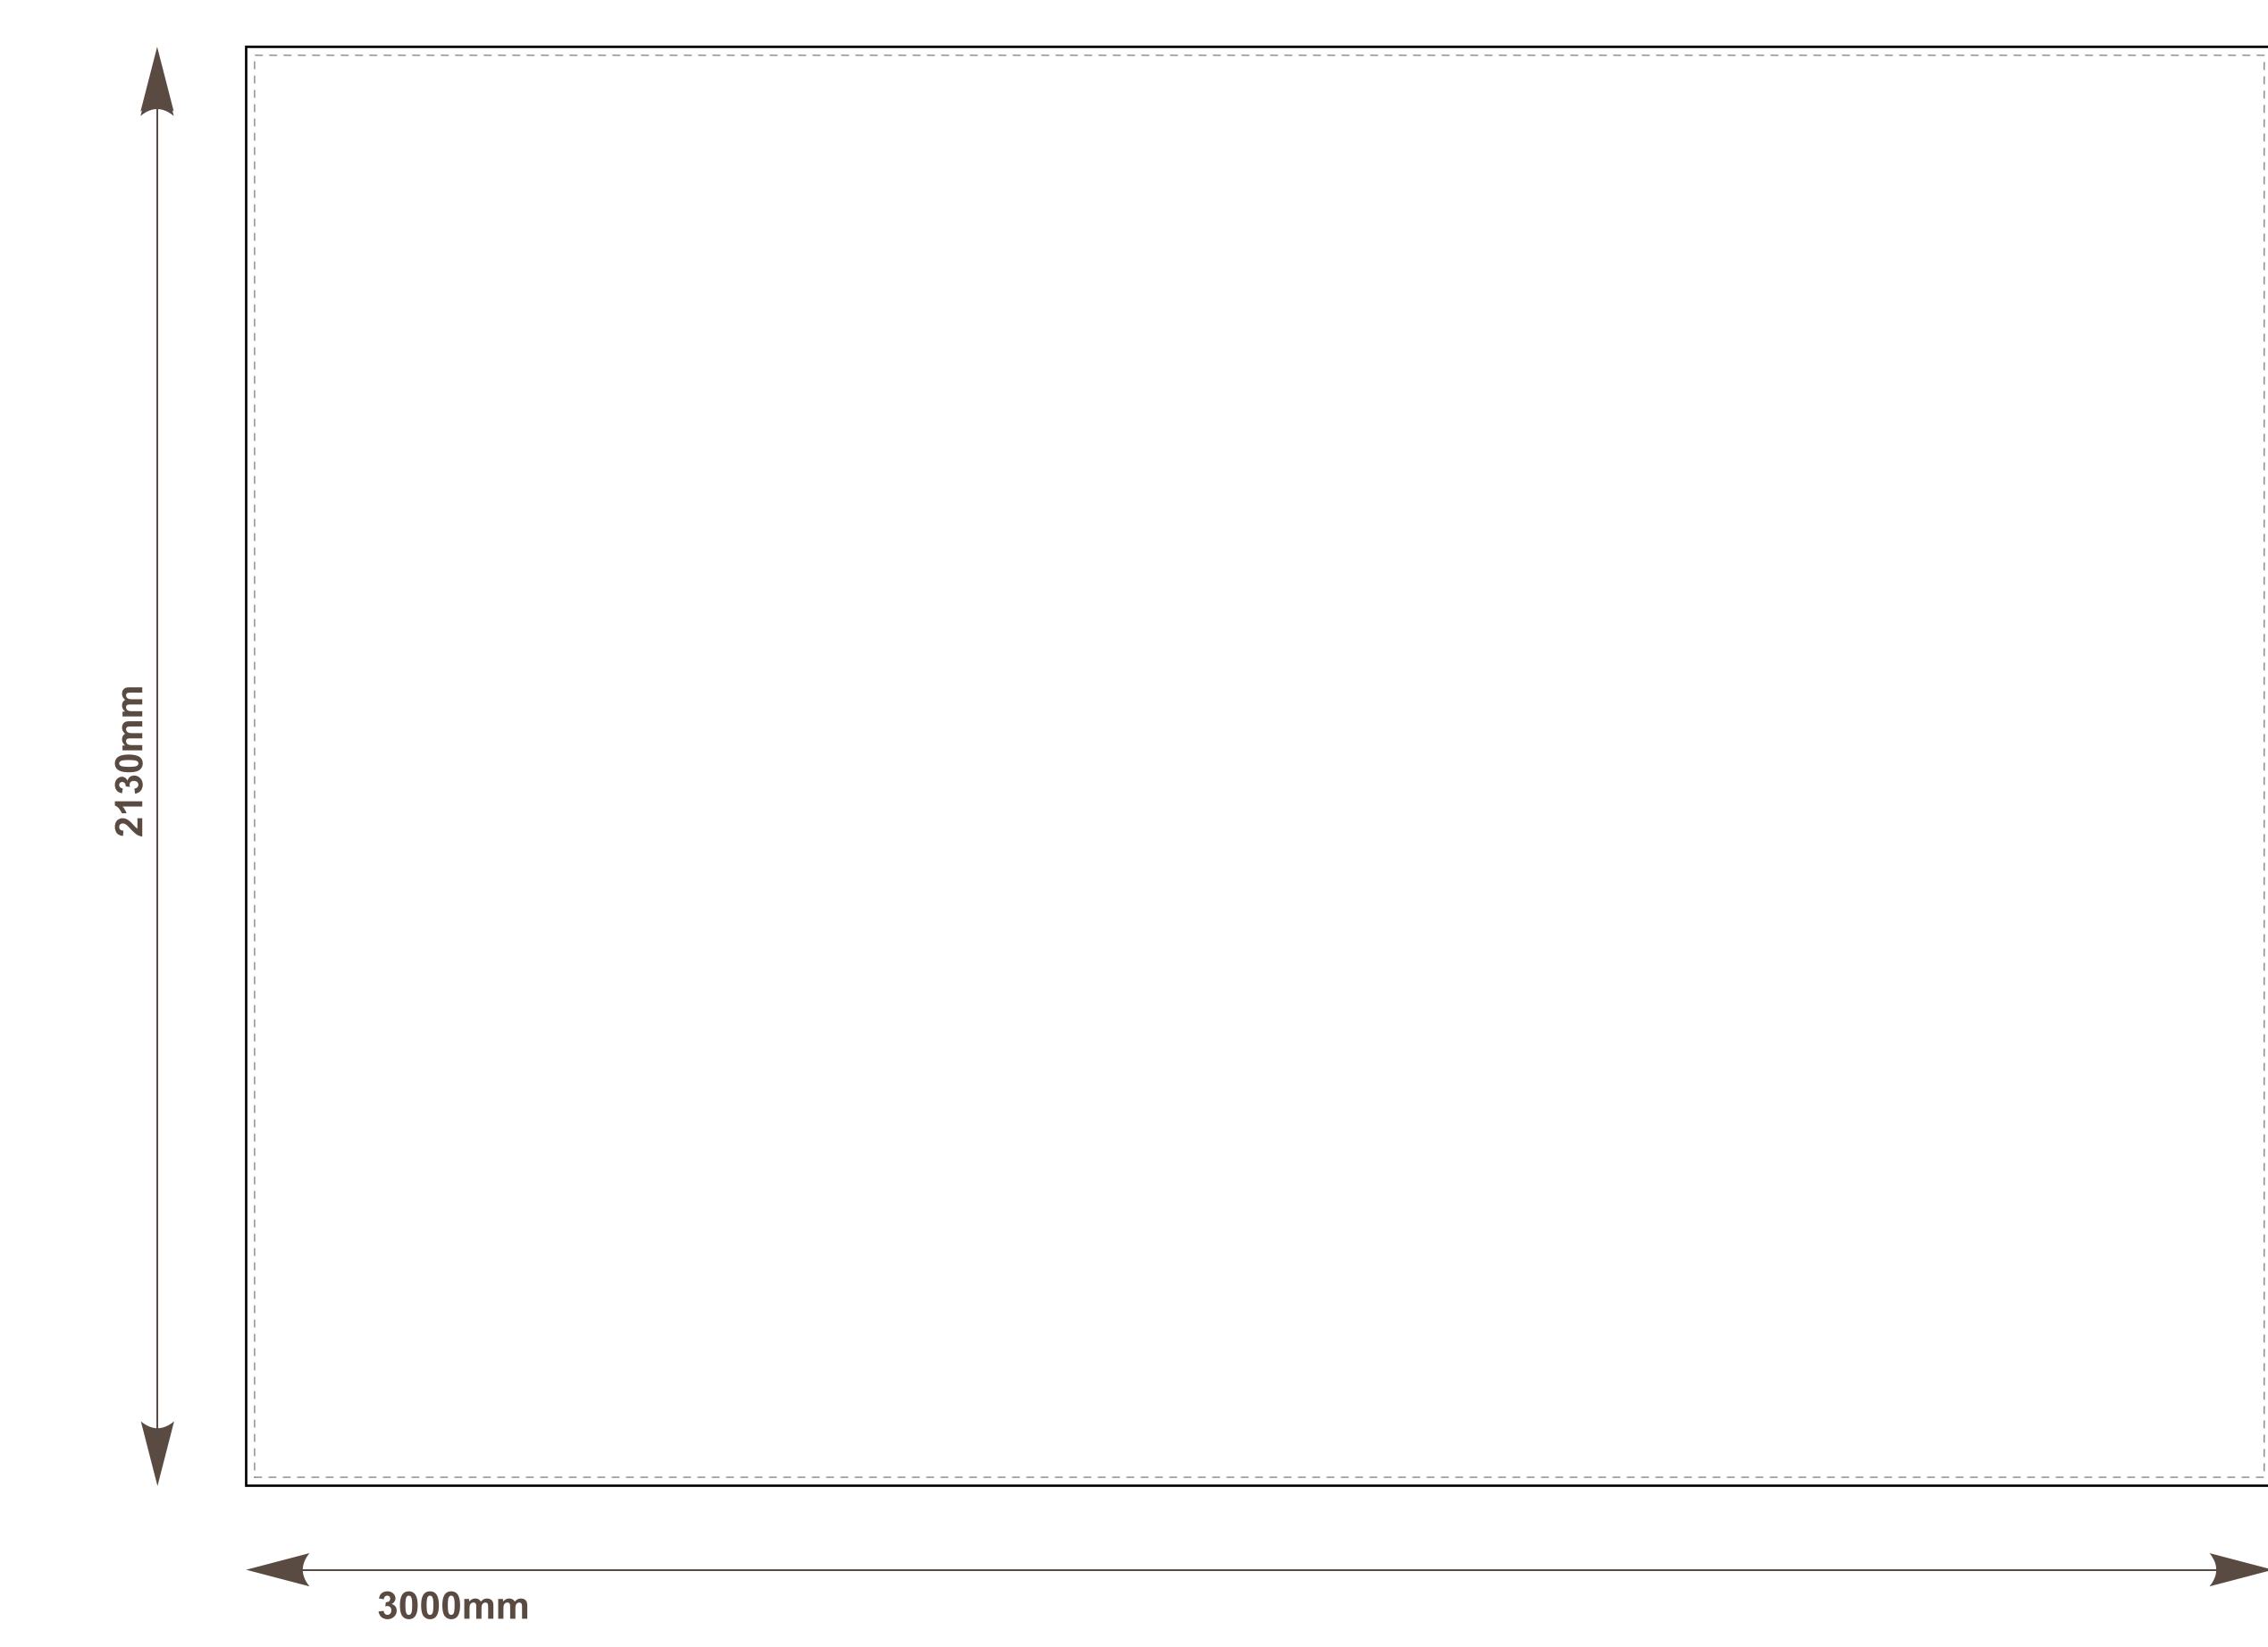

IRON HORSE (STEEL FRAME)

ROOF & VALANCE PANELS

INSIDE FULL WALL

OUTSIDE FULL WALL